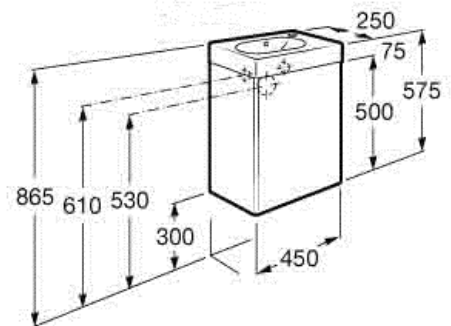

Technical Drawing:

'The information contained within this specification sheet is believed to be correct and complete at the time of creation. All photographs / drawings are as a guide only and do not necessarily represent the products available. Travis Perkins PLC reserves the right to change product details and price without prior notice. E&OE.'