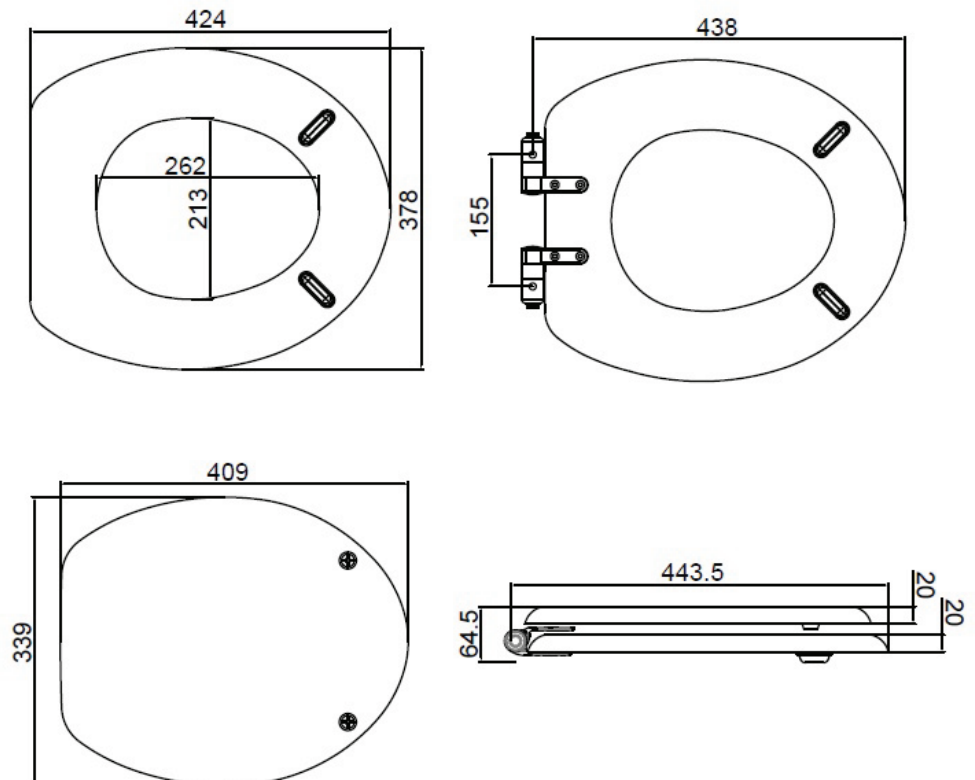

163845

HERITAGE SOFT CLOSE TOILET SEAT GRAPHITE

Specification	
Style:	Traditional
Product Type:	WC seat
Finish/Colour:	Graphite
Main Construction Material:	Wood
Mount Type:	Threaded pins and nylon nuts

Features:

- Soft Close
- Chrome hinges
- Available in 5 colours
- Easy seat removal to swap colours

Dimensions (measurements in mm)

THE
BATHROOM
SHOWROOM