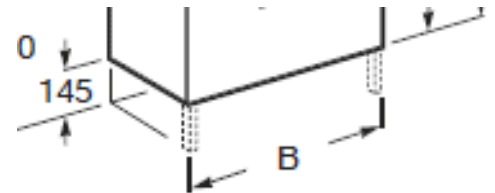

Technical Drawing:

Clean furniture with a soft, clean and damp cloth, warm water and a mild household cleaner (such as diluted washing-up liquid).

Any stainless steel parts should be cleaned with a soft, lint-free cloth and non-abrasive stainless steel cleaner.

Spray directly on to the cloth and wipe clean.

Ensure the bathroom is well ventilated to ensure the quality and appearance of the furniture is maintained.

Do not use abrasive cleaners or sharp objects when cleaning.

Do not leave chemicals such as hair dye, nail varnish remover or perfume on surfaces.

Do not overload drawer units as they can damage the drawer runners.

Do not leave water on the surface of the furniture, always wipe dry.

'The information contained within this specification sheet is believed to be correct and complete at the time of creation. All photographs / drawings are as a guide only and do not necessarily represent the products available. Travis Perkins PLC reserves the right to change product details and price without prior notice. E&OE.'