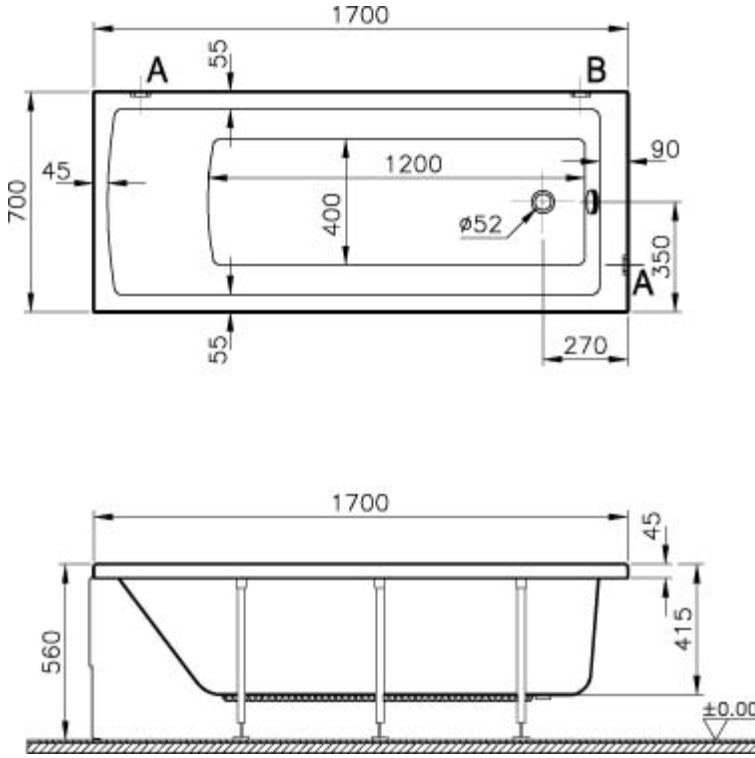

VitrA

Neon

Tanım Neon 170x70 cm Rectangular Bathtub

Kod	52530001000
Compatible VitrA Technologies	Vitra Antislip
Panel Options	Acrylic
Shape	Rectangular
Hydromassage Option	Not Available
Leg	Not Available
Compatible Products	54910001000
Dimensions	170x70