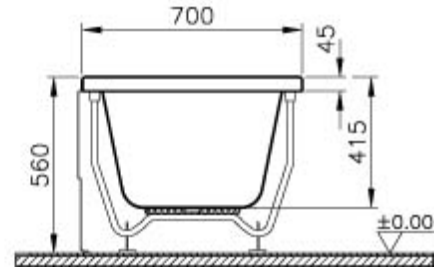

VitrA

Neon

Tanım Neon 170x70 cm Rectangular Bathtub

Kod	52530001000
Compatible VitrA Technologies	Vitra Antislip
Panel Options	Acrylic
Shape	Rectangular
Hydromassage Option	Not Available
Leg	Not Available
Compatible Products	54910001000
Dimensions	170x70