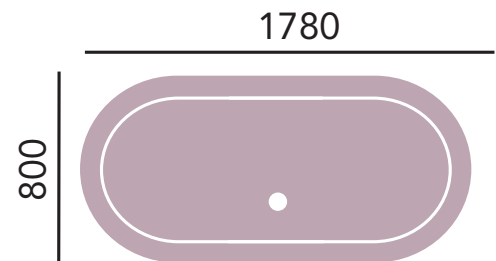

### Product Specification

<b>Product Code:</b>	BRT85, 2 Taphole BRT86, No Taphole
<b>Finish:</b>	White
<b>Product Type:</b>	Traditional
<b>Construction:</b>	Solid Cast Iron Construction
<b>Valve Type:</b>	½" Standard Valve
<b>Dimensions for Fitting:</b>	1780 (L) mm, 800 (W) mm, 675 (H) mm
<b>Weight:</b>	152 KG