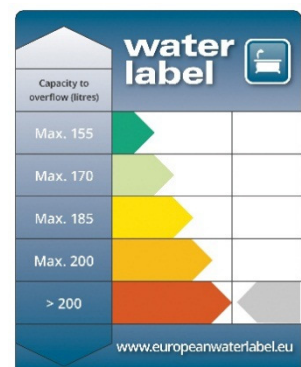

delivery to showroom

The information contained on this page was correct at date of issue. Fitting dimensions are provided as a guide only. Some variation may occur due to manufacturing tolerances. Heritage Bathrooms pursues a policy of continuing improvement in design and performance of its products and so reserves the right to change specifications without prior notice.