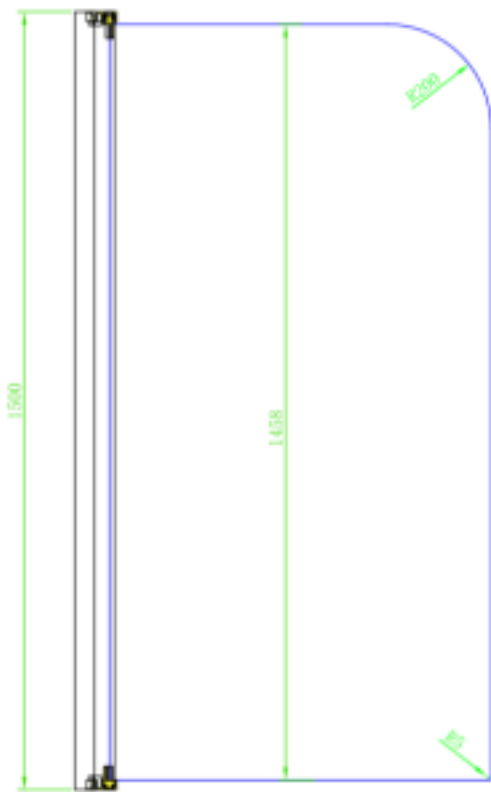

TECHNICAL DATA SHEET

Product Code:452993

Product Description:iflo Apsley Single Panel Bath Screen

Product Specification

Material: 6mm tempered glass with easy clean coating

Additional Information

Pivots 180 degrees

Additional foam barrier to prevent leaks
H 1500 x W 780-800

*The information contained within this specification sheet is believed to be correct and complete at the time of creation. All photographs / drawings are as a guide only and do not necessarily represent the products available. City Plumbing Supplies Holding Limited reserves the right to change product details and price without prior notice