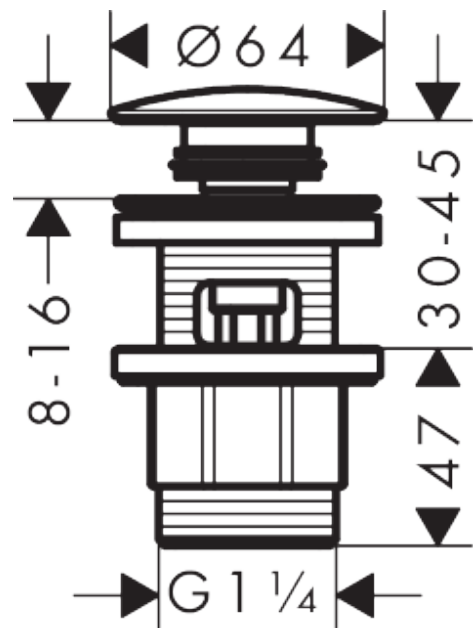

Waste set push-open for basin and bidet
 Finish: **Chrome** Article Number: **50105000**

Description

product features

- operation with pressure plug
- for basins with overflow hole
- drain plug material stainless steel
- connection dimension G 1 ¼
- with overflow

Product image

Scale drawing

Waste set push-open for basin and bidet
 Finish: **Chrome** Article Number: **50105000**

Exploded Drawing

Year of production: >04/14

Waste set push-open for basin and bidet
 Finish: **Chrome** Article Number: **50105000**

Spare part list

Year of production: >04/14

Pos.	Description	Article Number	PC	PU
1	plug	98363000	7	1
2	sealing set	98506000	3	1