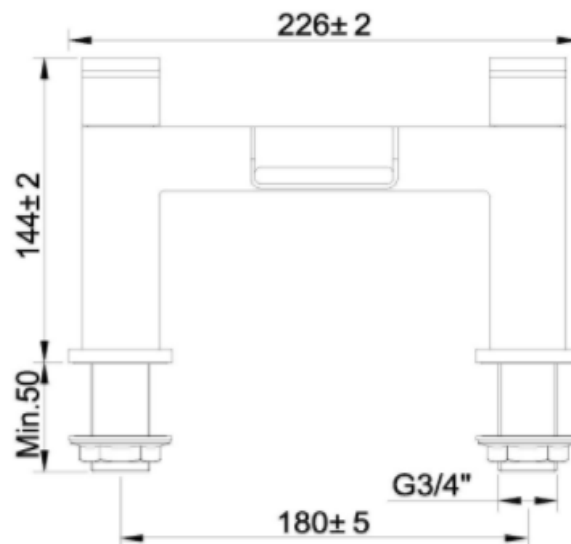

TECHNICAL DATA SHEET

Product Code: 295799

Product Description: iflo Kota Bath Filler Tap

Product Specification

Material:
Solid brass with a duraglam chrome finish

Fittings:
Brass back nuts

Systems:
Suitable for high and low pressure systems
Suitable for Gravity fed systems
Suitable for Unvented systems
Suitable for Combi boilers

Additional Information

- Always inspect before installation
- Do not clean with abrasive cleaning products
- WRAS approved
- Lever style handles for ease of use

Pressure (bar)	Flow rate (l/m)		
	Hot	Cold	Mixer
0.1	6.48	5.54	7.00
0.2	8.66	7.44	9.70
0.3	9.60	9.42	10.72
0.4	10.86	10.70	11.70
0.5	12.12	11.90	13.80
1.0	18.02	17.82	21.70
1.5	20.62	20.15	25.50
2.0	25.80	25.80	31.50
3.0	30.60	30.80	36.80
4.0	35.20	34.80	40.80
5.0	38.10	38.90	44.60