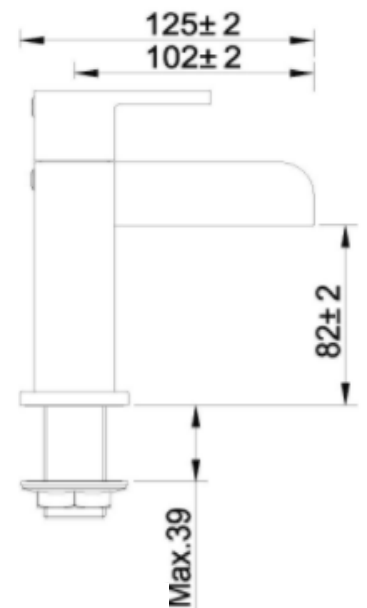

TECHNICAL DATA SHEET

Product Code: 295799

Product Description: iflo Kota Bath Filler Tap

Product Specification

Material:
Solid brass with a duraglam chrome finish

Fittings:
Brass back nuts

Systems:
Suitable for high and low pressure systems
Suitable for Gravity fed systems
Suitable for Unvented systems
Suitable for Combi boilers

Additional Information

- Always inspect before installation
- Do not clean with abrasive cleaning products
- WRAS approved
- Lever style handles for ease of use

Pressure (bar)	Flow rate (l/m)		
	Hot	Cold	Mixer
0.1	6.48	5.54	7.00
0.2	8.66	7.44	9.70
0.3	9.60	9.42	10.72
0.4	10.86	10.70	11.70
0.5	12.12	11.90	13.80
1.0	18.02	17.82	21.70
1.5	20.62	20.15	25.50
2.0	25.80	25.80	31.50
3.0	30.60	30.80	36.80
4.0	35.20	34.80	40.80
5.0	38.10	38.90	44.60