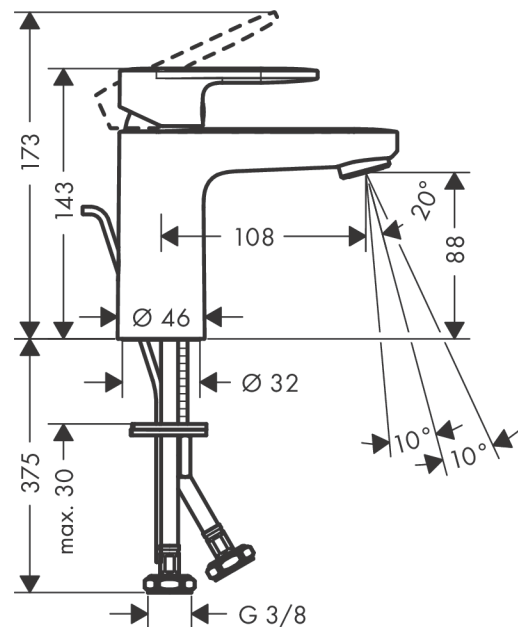

Vernis Blend

Single lever basin mixer 100 CoolStart with pop-up waste set

Finish: **Matt Black** Article Number: **71585670**

Description

product features

- consists of: single lever basin mixer, waste set
- ComfortZone 100
- projection: 108 mm
- spout height: 88 mm
- handle variant: lever handle
- spray type: normal spray
- swiveling spray former
- maximum flow rate at 3 bar: 5 l/min
- ceramic cartridge
- temperature limitation adjustable
- suitable for continuous flow water heaters
- pop-up waste set G 1¼
- material waste set: synthetic
- connection type: G ¾ connections
- connection dimension: DN15
- cold water in basic handle position
- EU taxonomy: max. 6 l/min - Substantial Contribution (SC) possible

Technology

Product image

Scale drawing

Vernis Blend

Single lever basin mixer 100 CoolStart with pop-up waste set

Finish: **Matt Black** Article Number: **71585670**

Flowchart

Vernis Blend
Single lever basin mixer 100 CoolStart with pop-up waste set
 Finish: **Matt Black** Article Number: **71585670**

Exploded Drawing

Year of production: >04/21

Vernis Blend

Single lever basin mixer 100 CoolStart with pop-up waste set

Finish: **Matt Black** Article Number: **71585670**

Spare part list

Year of production: >04/21

Pos.	Description	Article Number	PC	PU
1	handle	94208670	58	1
2	screw cover	96338000	1	1
3	flange	93680670	53	1
4	nut	93681000	6	1
5	O-ring 24x1,5	98434000	1	1
6	cartridge, assy	97685000	11	1
7	locking screw for handle	95140000	2	1
8	seal	98865000	8	1
9	adapter for cartridge	95975000	3	1
10	O-ring 23x2	98398000	1	1
11	aerator swivelling M24x1 (5 l/min)	93834670	56	1
12	seal Ø 42	98722000	2	1
13	fixing set	96016000	8	1
14	connection hose 600 mm M8x0,75 G3/8	96556000	7	1
15	O-ring 6,6x1,6	93019000	1	1
16	pull rod	93683000	4	1
a	pop up waste	92168670	59	1