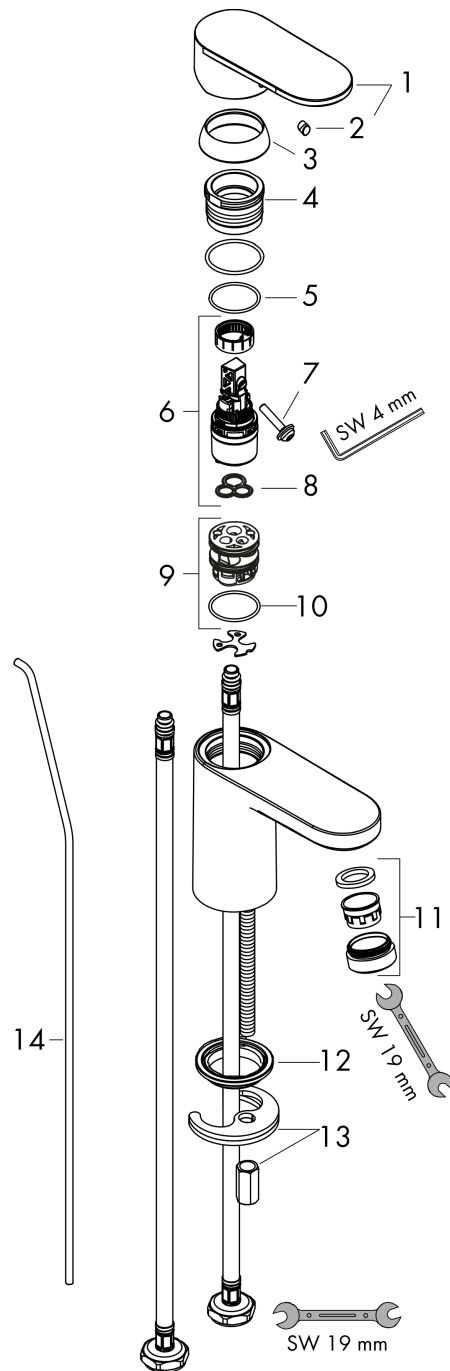

Vernis Blend

Single lever basin mixer 100 CoolStart with pop-up waste set

Finish: **Matt Black** Article Number: **71585670**

Description

product features

- consists of: single lever basin mixer, waste set
- ComfortZone 100
- projection: 108 mm
- spout height: 88 mm
- handle variant: lever handle
- spray type: normal spray
- swiveling spray former
- maximum flow rate at 3 bar: 5 l/min
- ceramic cartridge
- temperature limitation adjustable
- suitable for continuous flow water heaters
- pop-up waste set G 1¼
- material waste set: synthetic
- connection type: G ¾ connections
- connection dimension: DN15
- cold water in basic handle position
- EU taxonomy: max. 6 l/min - Substantial Contribution (SC) possible

Technology

Product image

Scale drawing

Vernis Blend

Single lever basin mixer 100 CoolStart with pop-up waste set

Finish: **Matt Black** Article Number: **71585670**

Flowchart

Vernis Blend
Single lever basin mixer 100 CoolStart with pop-up waste set
 Finish: **Matt Black** Article Number: **71585670**

Exploded Drawing

Year of production: >04/21

Vernis Blend

Single lever basin mixer 100 CoolStart with pop-up waste set

Finish: **Matt Black** Article Number: **71585670**

Spare part list

Year of production: >04/21

Pos.	Description	Article Number	PC	PU
1	handle	94208670	58	1
2	screw cover	96338000	1	1
3	flange	93680670	53	1
4	nut	93681000	6	1
5	O-ring 24x1,5	98434000	1	1
6	cartridge, assy	97685000	11	1
7	locking screw for handle	95140000	2	1
8	seal	98865000	8	1
9	adapter for cartridge	95975000	3	1
10	O-ring 23x2	98398000	1	1
11	aerator swivelling M24x1 (5 l/min)	93834670	56	1
12	seal Ø 42	98722000	2	1
13	fixing set	96016000	8	1
14	connection hose 600 mm M8x0,75 G3/8	96556000	7	1
15	O-ring 6,6x1,6	93019000	1	1
16	pull rod	93683000	4	1
a	pop up waste	92168670	59	1