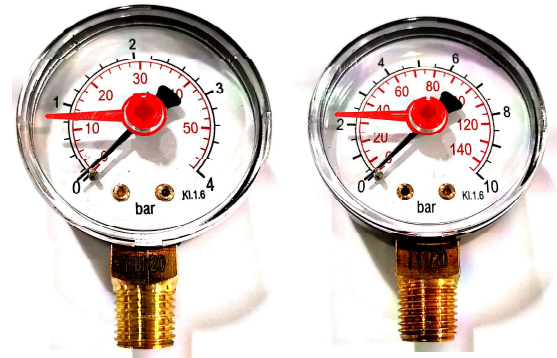

**Product Code:** 486077 486078

**Product Description:** PlumbRight 1/4" bottom connection Pressure Gauge 50mm Dial

## Product Specification:

Material: Brass and plastic

Size: 50mm Dial, 1/4"

Measurement range: 0-4 Bar /0-10 Bar

## Technical Information:

Connection: Bottom BSP 1/4" male thread

Thread connections are to ISO7/1

## Additional Information:

Maximum working pressure: 4 bar/10bar

Bottom connection

Black carbon steel case

Clear plastic front glass

Black and red pointer