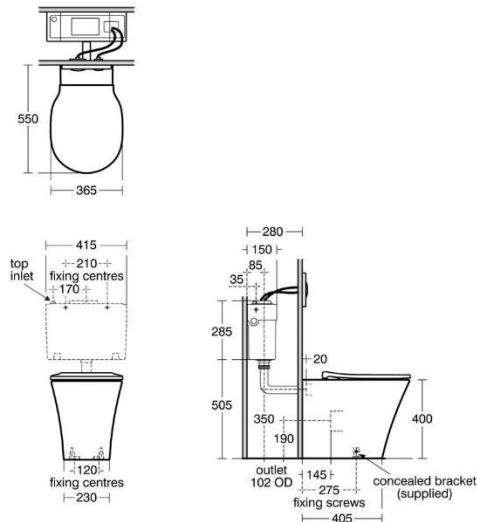

TECHNICAL DATA SHEET

Product Code: 509187

Product Description: Philosophy back to wall wc pan with Aquablade technology, horizontal outlet

Product Specification

Material: Fine Fireclay

Weight: 12.30Kg

Width: 640mm

Depth: 460mm

Capacity: 4.1 Litres

Additional Information

- Domestic and commercial use
- Water efficient
- Part of an extensive range
- Slow close seat option
- Furniture options
- Choice of seat style
- Aquablade flushing technology

WC pan screwed to floor using concealed brackets(supplied). Joint to wall sealed with waterproof sealant (not supplied). Can be used with Concept Air furniture WC units.

'The information contained within this specification sheet is believed to be correct and complete at the time of creation. All photographs / drawings are as a guide only and do not necessarily represent the products available. Travis Perkins PLC reserves the right to change product details and price without prior notice. E&OE.' [04/2013]