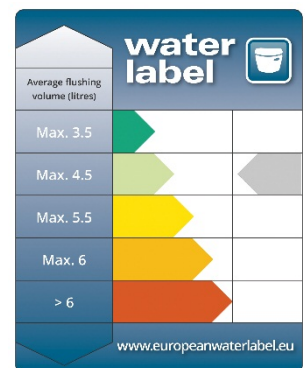

Guarantee:

Lifetime Guarantee covering manufacturing faults.

Heritage Bathrooms, Birch Coppice Business Park, Dordon, Tamworth, B78 1SG
Telephone: 0844 701 8501 Facsimile: 0844 701 8502
Web Site: www.heritagebathrooms.com Email: technical@heritagebathrooms.com

delivery to showroom

D4

The information contained on this page was correct at date of issue. Fitting dimensions are provided as a guide only. Some variation may occur due to manufacturing tolerances. Heritage Bathrooms pursues a policy of continuing improvement in design and performance of its products and so reserves the right to change specifications without prior notice.