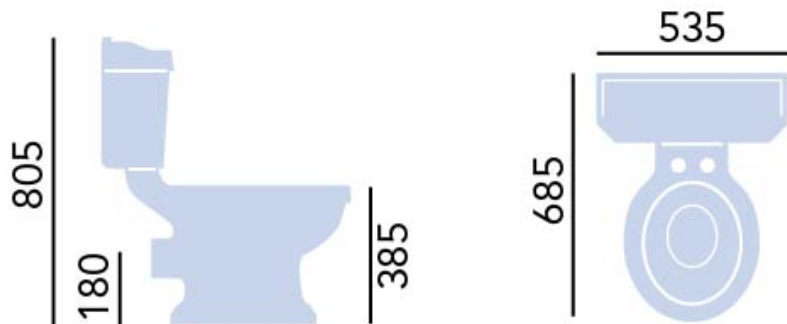

TECHNICAL DATA SHEET

HERITAGE[®] BATHROOMS

Granley

Standard Height WC & Landscape Cistern

Product Specification

| | |
|--------------------------------|------------------------------------|
| Product Code: | PGRW00 (Pan) PGRW01F (Cistern) |
| Finish: | White |
| Product Type: | Traditional |
| Construction: | Vitreous China |
| Dimensions for Fitting: | 805 (H) mm, 535 (W) mm, 685 (D) mm |
| Flushing Volume: | 4.5 litres |

Additional Information

- Lifetime Guarantee
- Round front bowl
- Vitreous China Manufactured to: BSEN31:1999
BS1188:1974
BS3402:1969
- Compatible with Heritage WC seats
- Fittings included with cistern
- Comfort height pan also available (PGRWC00)
- Low Level Cistern also available (PGRW01LF)