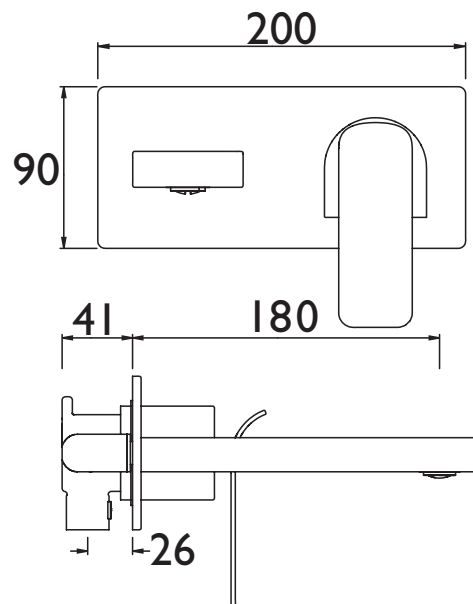

561778

AVESSO WALL MOUNTED BASIN MIXER CHROME

Features:

- Brass construction
- 35mm cartridge

Specification

Style:	Contemporary
Product Type:	Bathroom Taps
Finish/Colour:	Chrome
Main Construction Material:	Brass
Mount Type:	Wall Mounted
Handle Type:	Lever
Connection Inlet:	15mm Compression
Connection Outlet:	M24 Flow Straightener
Number of Tap Holes:	2
Valve/Cartridge Type:	35mm Cartridge
Plumbing System Requirements:	All
Working Pressure Range:	Min. 0.2 bar, Max. 5.0 bar
Maximum Hot Water Temperature: °C	60
Maximum Dynamic Pressure: (bar)	5
Maximum Static Pressure: (bar)	10
Flow Type:	Single
Flow Rate: (l/min @ 3 bar)	20.1
Isolation Included:	No

Dimensions (measurements in mm)

Flow Rates (l/min)

System Pressure (bar)	0.2	0.5	1	2	3	5
561778	4.8	7.8	11.3	16.1	20.1	25.95