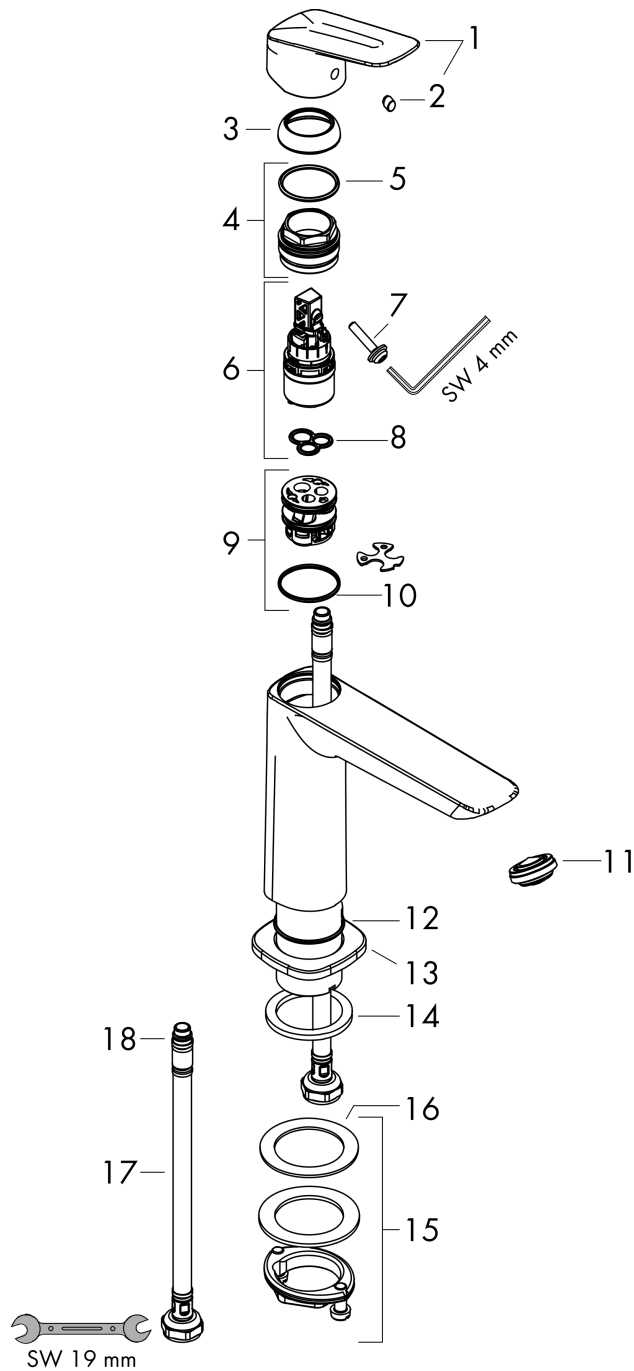

Logis

Single lever basin mixer 110 Fine CoolStart without waste set

Finish: **Matt Black** Article Number: **71255670**

Description

product features

- ComfortZone 110
- projection: 121 mm
- spout height: 110 mm
- handle variant: lever handle
- spray type: normal spray
- maximum flow rate at 3 bar: 5 l/min
- ceramic cartridge
- temperature limitation adjustable
- suitable for continuous flow water heaters
- connection type: G 3/8 connections
- connection dimension: DN15
- cold water in basic handle position
- aerator can be easily removed with the help of a coin and without tools
- EU taxonomy: max. 6 l/min - Substantial Contribution (SC) possible

Technology

Product image

Scale drawing

Logis

Single lever basin mixer 110 Fine CoolStart without waste set

Finish: **Matt Black** Article Number: **71255670**

Flowchart

Logis
Single lever basin mixer 110 Fine CoolStart without waste set
 Finish: **Matt Black** Article Number: **71255670**

Exploded Drawing

Year of production: >06/23

Logis

Single lever basin mixer 110 Fine CoolStart without waste set

Finish: **Matt Black** Article Number: **71255670**

Spare part list

Year of production: >06/23

Pos.	Description	Article Number	PC	PU
1	handle	94377670	61	1
2	screw cover	96338610	51	1
3	flange	98863670	60	1
4	nut	98864000	9	1
5	O-ring 24x2	98388000	1	1
6	cartridge, assy	97685000	11	1
7	locking screw for handle	95140000	2	1
8	seal	98865000	8	1
9	adapter for cartridge	95975000	3	1
10	O-ring 23x2	98398000	1	1
11	aerator M24x1 (5 l/min)	94364000	3	1
12	O-ring 30x1,5	98433000	1	1
13	escutcheon	94382670	58	1
14	flat seal	98749000	2	1
15	fixing set (Ø 32)	13961000	7	1
16	lever collar	97548000	1	1
17	connection hose 450 mm M8x0,75 G3/8	97206000	8	1
18	O-ring 6,6x1,6	93019000	1	1
a	push-open waste set	50105000	99	1
b	fixation extension 35 mm	13898000	12	1