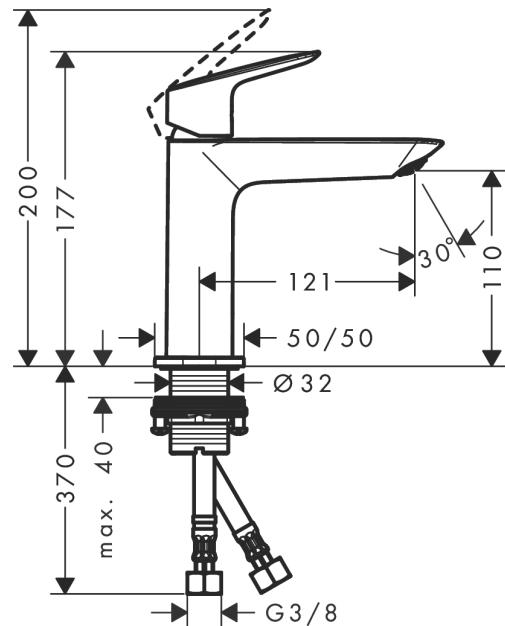

Logis

Single lever basin mixer 110 Fine CoolStart without waste set

Finish: **Matt Black** Article Number: **71255670**

Description

product features

- ComfortZone 110
- projection: 121 mm
- spout height: 110 mm
- handle variant: lever handle
- spray type: normal spray
- maximum flow rate at 3 bar: 5 l/min
- ceramic cartridge
- temperature limitation adjustable
- suitable for continuous flow water heaters
- connection type: G 3/8 connections
- connection dimension: DN15
- cold water in basic handle position
- aerator can be easily removed with the help of a coin and without tools
- EU taxonomy: max. 6 l/min - Substantial Contribution (SC) possible

Technology

Product image

Scale drawing

Logis

Single lever basin mixer 110 Fine CoolStart without waste set

Finish: **Matt Black** Article Number: **71255670**

Flowchart

Logis
Single lever basin mixer 110 Fine CoolStart without waste set
 Finish: **Matt Black** Article Number: **71255670**

Exploded Drawing

Year of production: >06/23

Logis

Single lever basin mixer 110 Fine CoolStart without waste set

Finish: **Matt Black** Article Number: **71255670**

Spare part list

Year of production: >06/23

Pos.	Description	Article Number	PC	PU
1	handle	94377670	61	1
2	screw cover	96338610	51	1
3	flange	98863670	60	1
4	nut	98864000	9	1
5	O-ring 24x2	98388000	1	1
6	cartridge, assy	97685000	11	1
7	locking screw for handle	95140000	2	1
8	seal	98865000	8	1
9	adapter for cartridge	95975000	3	1
10	O-ring 23x2	98398000	1	1
11	aerator M24x1 (5 l/min)	94364000	3	1
12	O-ring 30x1,5	98433000	1	1
13	escutcheon	94382670	58	1
14	flat seal	98749000	2	1
15	fixing set (Ø 32)	13961000	7	1
16	lever collar	97548000	1	1
17	connection hose 450 mm M8x0,75 G3/8	97206000	8	1
18	O-ring 6,6x1,6	93019000	1	1
a	push-open waste set	50105000	99	1
b	fixation extension 35 mm	13898000	12	1