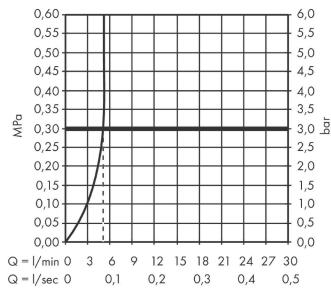

Logis

Single lever basin mixer 110 Fine CoolStart without waste set

Finish: **Matt Black** Article Number: **71255670**

Description

product features

- ComfortZone 110
- projection: 121 mm
- spout height: 110 mm
- handle variant: lever handle
- spray type: normal spray
- maximum flow rate at 3 bar: 5 l/min
- ceramic cartridge
- temperature limitation adjustable
- suitable for continuous flow water heaters
- connection type: G 3/8 connections
- connection dimension: DN15
- cold water in basic handle position
- aerator can be easily removed with the help of a coin and without tools
- EU taxonomy: max. 6 l/min - Substantial Contribution (SC) possible

Technology

Product image

Scale drawing

Logis

Single lever basin mixer 110 Fine CoolStart without waste set

Finish: **Matt Black** Article Number: **71255670**

Flowchart

Logis
Single lever basin mixer 110 Fine CoolStart without waste set
 Finish: **Matt Black** Article Number: **71255670**

Exploded Drawing

Year of production: >06/23

Logis

Single lever basin mixer 110 Fine CoolStart without waste set

Finish: **Matt Black** Article Number: **71255670**

Spare part list

Year of production: >06/23