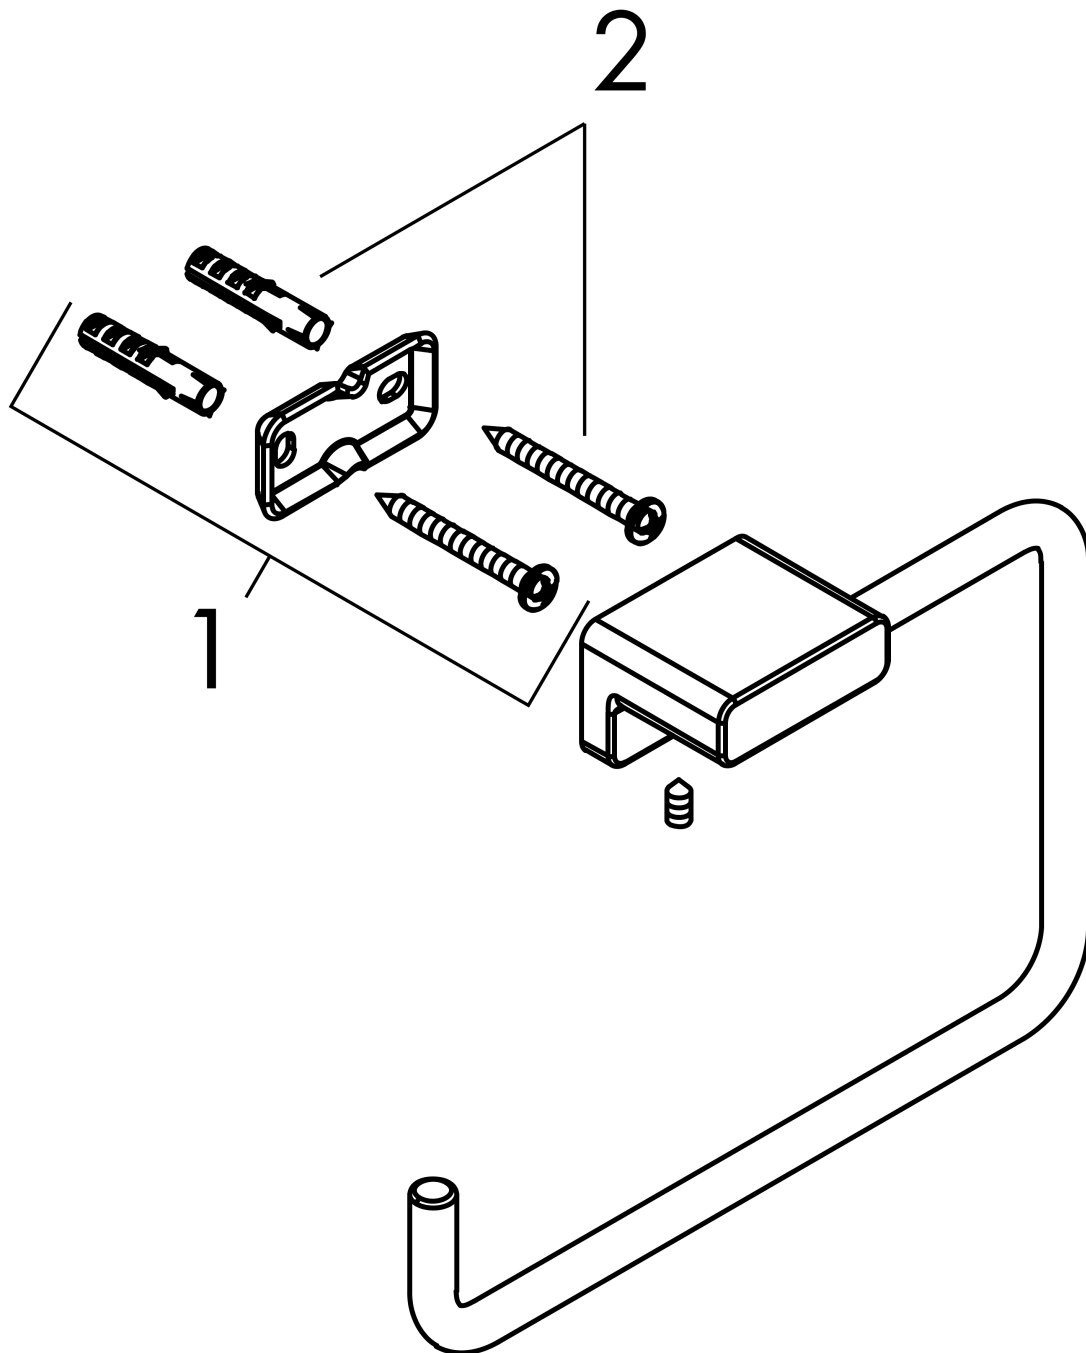

**AddStoris**  
**Towel ring**  
 Finish: **Matt Black** Article Number: **41754670**

**Description**

**product features**

- wall-mounted
- material: metal
- swivelling
- with mounting material
- concealed fastening
- drilling distance: 26 mm
- diameter drill hole: 6 mm

**Design awards**

reddot winner 2021

**Product image**

**Scale drawing**

AddStoris  
 Towel ring  
 Finish: **Matt Black** Article Number: **41754670**

Exploded Drawing

Year of production: >04/21

**AddStoris**  
**Towel ring**  
 Finish: **Matt Black** Article Number: **41754670**

**Spare part list**

Year of production: >04/21

Pos.	Description	Article Number	PC	PU
1	support element	94165000	3	1
2	mounting set	40915000	4	1