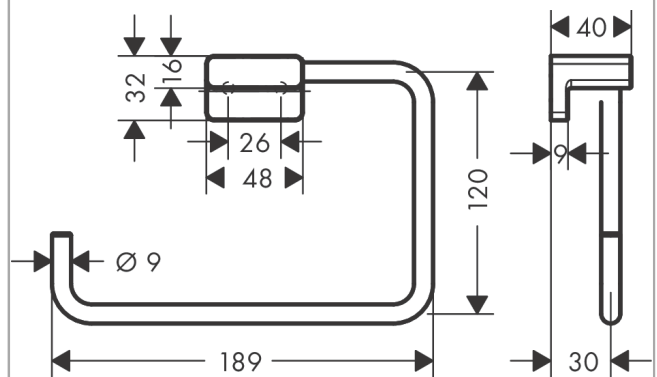

**AddStoris**  
**Towel ring**  
 Finish: **Matt Black** Article Number: **41754670**

**Description**

**product features**

- wall-mounted
- material: metal
- swivelling
- with mounting material
- concealed fastening
- drilling distance: 26 mm
- diameter drill hole: 6 mm

**Design awards**

reddot winner 2021

**Product image**

**Scale drawing**

AddStoris  
 Towel ring  
 Finish: **Matt Black** Article Number: **41754670**

Exploded Drawing

Year of production: >04/21

**AddStoris**  
**Towel ring**  
 Finish: **Matt Black** Article Number: **41754670**