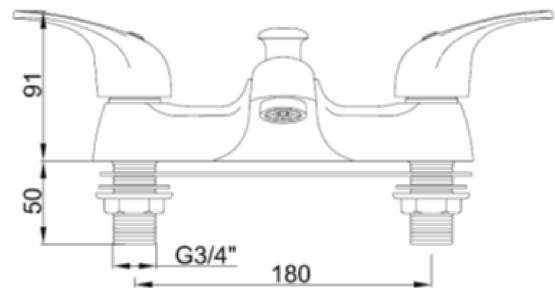

TECHNICAL DATA SHEET

Product Code: 604587

Product Description: iflo Barcelona Bath Shower Mixer

Product Specification

Material:
Solid brass with a duraglead chrome finish

Fittings:
Brass back nuts

Systems:
Suitable for high and low pressure systems
Suitable for Gravity fed systems
Suitable for Unvented systems
Suitable for Combi boilers

Additional Information

Do not clean with abrasive cleaning products

Always inspect before installation

Lever style handle for ease of use

WRAS approved on - 1107131

SKU	Pressure (bar)	Flow rate (l/m)			
		Hot	Cold	Mixer	Shower Handset
604587	0.1	8.46	8.79	12.45	/
	0.2	12.87	12.91	19.17	2.98
	0.3	16.15	16.12	23.82	3.88
	0.4	19.02	18.96	27.93	4.60
	0.5	21.12	21.03	31.26	5.20
	1	27.51	27.40	42.13	7.72
	1.5	34.10	33.34	51.77	9.92
	2	39.26	37.81	59.32	12.01
	3	48.43	46.30	72.57	15.51
	4	55.59	54.25	85.14	17.85
5	62.47	61.37	95.84	20.10	