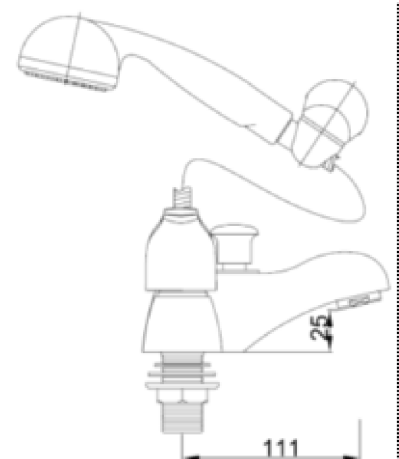

TECHNICAL DATA SHEET

Product Code: 604587

Product Description: iflo Barcelona Bath Shower Mixer

Product Specification

Material:
Solid brass with a duraglead chrome finish

Fittings:
Brass back nuts

Systems:
Suitable for high and low pressure systems
Suitable for Gravity fed systems
Suitable for Unvented systems
Suitable for Combi boilers

Additional Information

Do not clean with abrasive cleaning products

Always inspect before installation

Lever style handle for ease of use

WRAS approved on - 1107131

SKU	Pressure (bar)	Flow rate (l/m)			
		Hot	Cold	Mixer	Shower Handset
604587	0.1	8.46	8.79	12.45	/
	0.2	12.87	12.91	19.17	2.98
	0.3	16.15	16.12	23.82	3.88
	0.4	19.02	18.96	27.93	4.60
	0.5	21.12	21.03	31.26	5.20
	1	27.51	27.40	42.13	7.72
	1.5	34.10	33.34	51.77	9.92
	2	39.26	37.81	59.32	12.01
	3	48.43	46.30	72.57	15.51
	4	55.59	54.25	85.14	17.85
5	62.47	61.37	95.84	20.10	