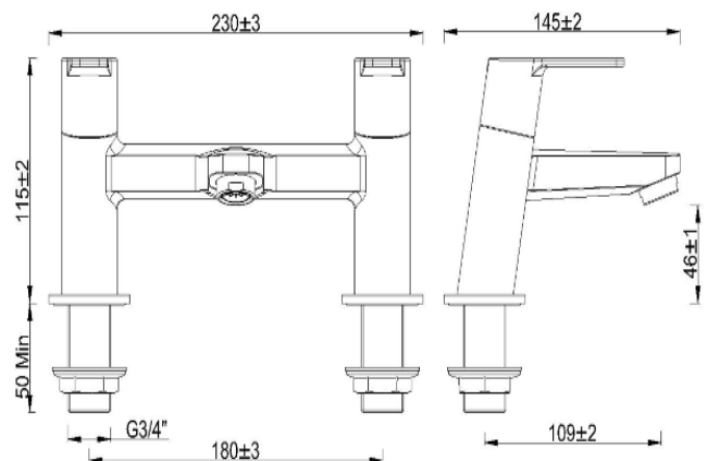

Additional Information

Do not clean with abrasive cleaning products
Always inspect before installation

Flow Rates			
Pressure (Bar)	Hot water only (L/m)	Cold water only (L/m)	Mix (L/m)
0.1	8.28	8.12	12.83
0.3	15.01	14.48	22.27
0.5	19.46	18.72	28.56
1	27.59	26.52	39.74
3	48.81	46.04	71.56
5	61.03	59.26	83.32