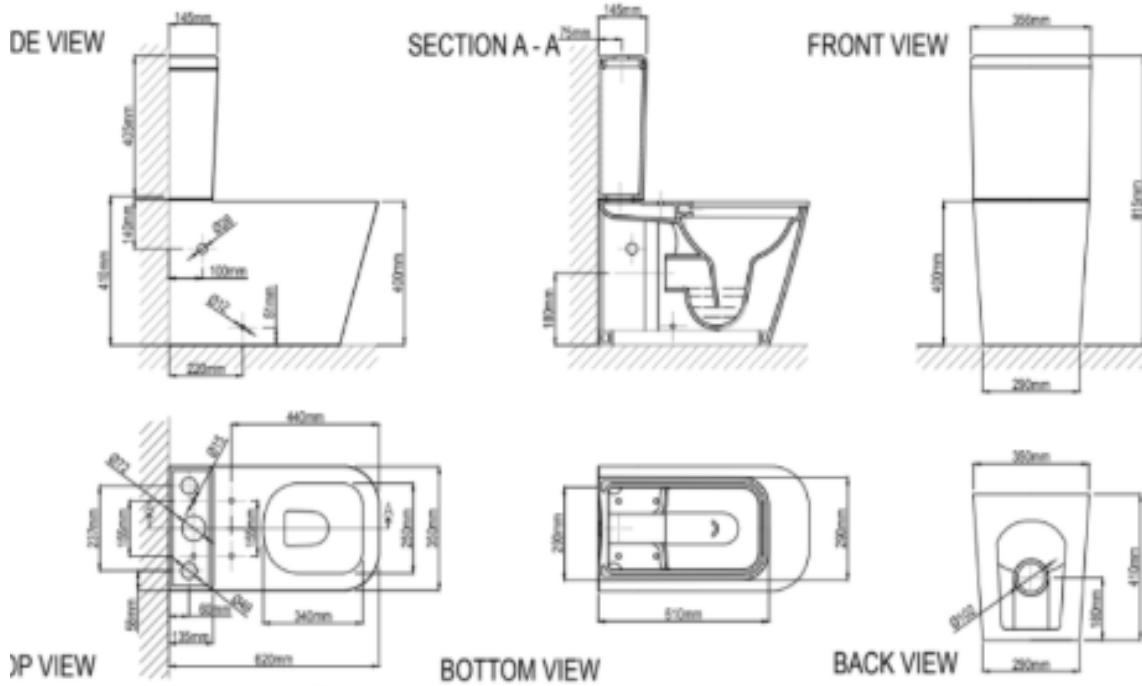

Product Code: 248681

Product Description: IFLO SERINO CLOSED BACK PAN (RIMLESS)

Product Specification

Material:
Vitreous china

Fittings:

Additional Information

Always inspect before installation

Square Design

Rimless Technology

Do not clean with abrasive cleaning products

Both regular and slim seats available

Water Saving 3-4.5L flush

High Quality glazed finish