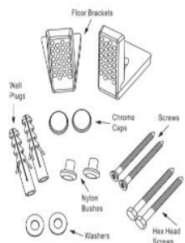

Product Code: 248681

Product Description: IFLO SERINO CLOSED BACK PAN (RIMLESS)

Product Specification

Material:
Vitreous china

Fittings:

Additional Information

Always inspect before installation

Square Design

Rimless Technology

Do not clean with abrasive cleaning products

Both regular and slim seats available

Water Saving 3-4.5L flush

High Quality glazed finish