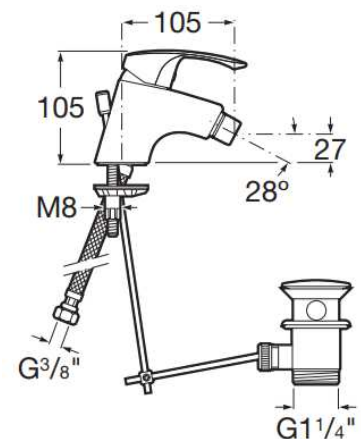

'The information contained within this specification sheet is believed to be correct and complete at the time of creation. All photographs / drawings are as a guide only and do not necessarily represent the products available. Travis Perkins PLC reserves the right to change product details and price without prior notice. E&OE.'