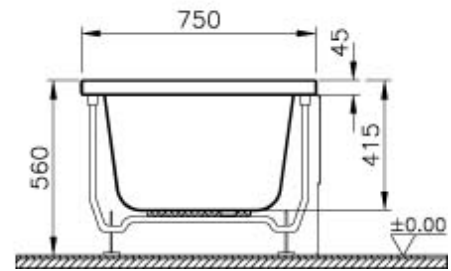

VitrA

Neon

Tanım Neon 170x75x50 cm Space Saver Bathtub, Left

Kod	52760001000
Compatible VitrA Technologies	Vitra Antislip
Panel Options	Acrylic
Shape	Offset
Hydromassage Option	Not Available
Leg	Not Available
Compatible Products	51640001000
Dimensions	170x75