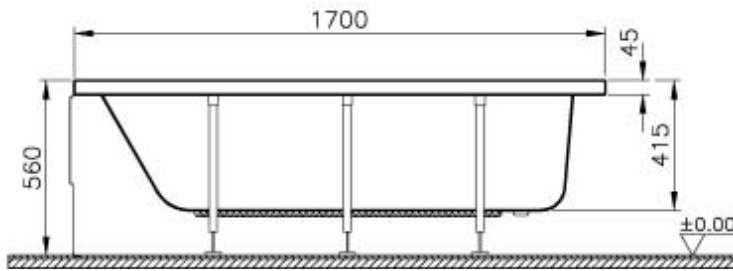

VitrA

Neon

Tanım Neon 170x75x50 cm Space Saver Bathtub, Left

Kod	52760001000
Compatible VitrA Technologies	Vitra Antislip
Panel Options	Acrylic
Shape	Offset
Hydromassage Option	Not Available
Leg	Not Available
Compatible Products	51640001000
Dimensions	170x75