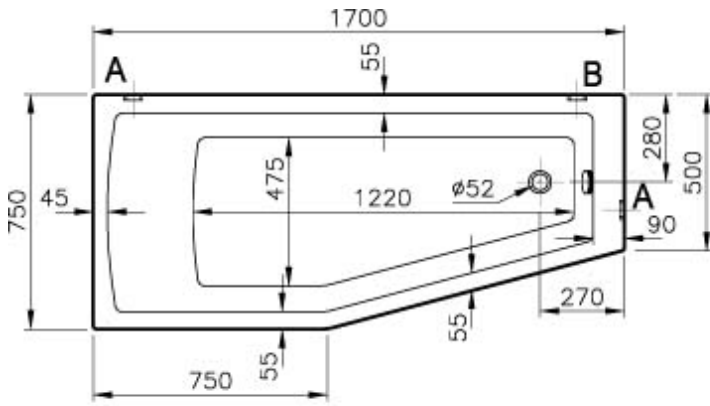

VitrA

Neon

Tanım Neon 170x75x50 cm Space Saver Bathtub, Left

Kod	52760001000
Compatible VitrA Technologies	Vitra Antislip
Panel Options	Acrylic
Shape	Offset
Hydromassage Option	Not Available
Leg	Not Available
Compatible Products	51640001000
Dimensions	170x75