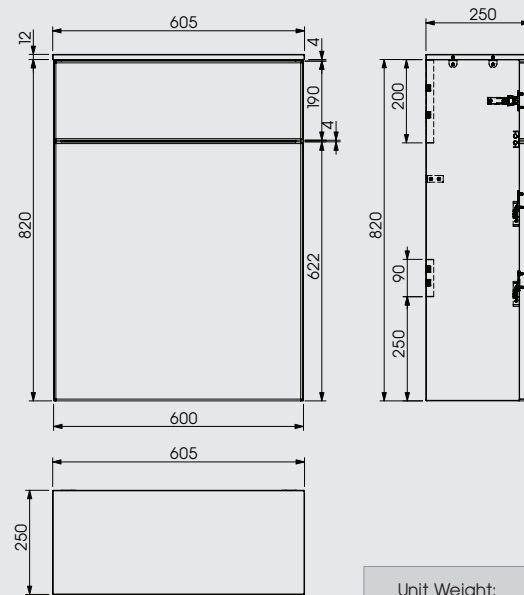

Diagrams not to scale.
All dimensions in mm tolerance of +/- 2mm

Unit Weight: 16.55kg

Specification:

- Plain, Modern Shaker or Fluted door design
- 10 stunning neutral finishes
- Dust Grey 18mm cabinets & solid back panel
- Durable PVC colour matched side panels
- Wide selection of unit options - wall mounted/floor standing
- Durable construction
- Standard and Slimline options

Door Style:

Everest

Sonar

Cruise

Supplier: BeModern	
Commodity Code	Part / Product Type
94036090	Wooded furniture/ Bath panels
7009920000	Framed mirrors

95% of packaging is recyclable
Check local recycling info for correct disposal