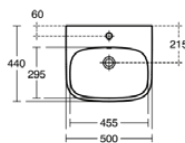

I.LIFE A

E245901

I.LIFE A | Basin 500x440x180 mm in white glossy finish, 1 tap hole, with overflow | Space saving basin

Image & drawing

General information

Product type:	Washbasins
Sub product type:	Basin
Brand:	Ideal Standard
Suite name:	I.LIFE A
Designer:	Palomba Serafini Associati
Colour:	01 - White Glossy
Surface finish effect:	glossy
Height (mm):	180
Width (mm):	500
Length / Projection (mm):	440
Net weight (kg):	14.70
EAN code:	5017830554301

Additional standards:	EN 14688
DoP classification:	CL25

Product specifications

Colour code:	01
Colour description:	white glossy
Corner model:	No
Grinded bottom side:	No
Disabled model:	No
Includes a chain eye:	No
Material:	Ceramic
Material quality:	Vitreous china
Amount of tap holes for each washbasin:	1
Amount of washbasins:	1
Overflow visible:	Yes
PVD technology:	No
Space-saving model:	No
Support plateau:	Backside
Surface finish effect:	glossy
Tap hole position:	Centre
Type of overflow:	Round
With back wall:	Yes
With drain plug:	No

I.LIFE A

E245901

I.LIFE A | Basin 500x440x180 mm in white glossy finish, 1 tap hole, with overflow | Space saving basin

Product specifications

With overflow:	Yes
With siphon:	No
Mounting method:	Wall

Your local contact: