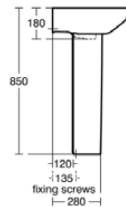

I.LIFE A

E245901

I.LIFE A | Basin 500x440x180 mm in white glossy finish, 1 tap hole, with overflow | Space saving basin

Image & drawing

General information

Product type:	Washbasins
Sub product type:	Basin
Brand:	Ideal Standard
Suite name:	I.LIFE A
Designer:	Palomba Serafini Associati
Colour:	01 - White Glossy
Surface finish effect:	glossy
Height (mm):	180
Width (mm):	500
Length / Projection (mm):	440
Net weight (kg):	14.70
EAN code:	5017830554301

Additional standards:	EN 14688
DoP classification:	CL25

Product specifications

Colour code:	01
Colour description:	white glossy
Corner model:	No
Grinded bottom side:	No
Disabled model:	No
Includes a chain eye:	No
Material:	Ceramic
Material quality:	Vitreous china
Amount of tap holes for each washbasin:	1
Amount of washbasins:	1
Overflow visible:	Yes
PVD technology:	No
Space-saving model:	No
Support plateau:	Backside
Surface finish effect:	glossy
Tap hole position:	Centre
Type of overflow:	Round
With back wall:	Yes
With drain plug:	No

I.LIFE A

E245901

I.LIFE A | Basin 500x440x180 mm in white glossy finish, 1 tap hole, with overflow | Space saving basin

Product specifications

With overflow:	Yes
With siphon:	No
Mounting method:	Wall

Your local contact: