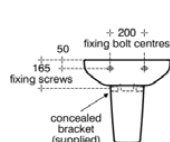

I.LIFE A

E245901

I.LIFE A | Basin 500x440x180 mm in white glossy finish, 1 tap hole, with overflow | Space saving basin

Image & drawing

General information

Product type:	Washbasins
Sub product type:	Basin
Brand:	Ideal Standard
Suite name:	I.LIFE A
Designer:	Palomba Serafini Associati
Colour:	01 - White Glossy
Surface finish effect:	glossy
Height (mm):	180
Width (mm):	500
Length / Projection (mm):	440
Net weight (kg):	14.70
EAN code:	5017830554301

Additional standards:	EN 14688
DoP classification:	CL25

Product specifications

Colour code:	01
Colour description:	white glossy
Corner model:	No
Grinded bottom side:	No
Disabled model:	No
Includes a chain eye:	No
Material:	Ceramic
Material quality:	Vitreous china
Amount of tap holes for each washbasin:	1
Amount of washbasins:	1
Overflow visible:	Yes
PVD technology:	No
Space-saving model:	No
Support plateau:	Backside
Surface finish effect:	glossy
Tap hole position:	Centre
Type of overflow:	Round
With back wall:	Yes
With drain plug:	No