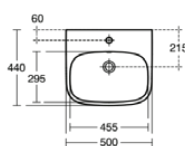

I.LIFE A

E245901

I.LIFE A | Basin 500x440x180 mm in white glossy finish, 1 tap hole, with overflow | Space saving basin

Image & drawing

General information

Product type:	Washbasins
Sub product type:	Basin
Brand:	Ideal Standard
Suite name:	I.LIFE A
Designer:	Palomba Serafini Associati
Colour:	01 - White Glossy
Surface finish effect:	glossy
Height (mm):	180
Width (mm):	500
Length / Projection (mm):	440
Net weight (kg):	14.70
EAN code:	5017830554301

Additional standards:	EN 14688
DoP classification:	CL25

Product specifications

Colour code:	01
Colour description:	white glossy
Corner model:	No
Grinded bottom side:	No
Disabled model:	No
Includes a chain eye:	No
Material:	Ceramic
Material quality:	Vitreous china
Amount of tap holes for each washbasin:	1
Amount of washbasins:	1
Overflow visible:	Yes
PVD technology:	No
Space-saving model:	No
Support plateau:	Backside
Surface finish effect:	glossy
Tap hole position:	Centre
Type of overflow:	Round
With back wall:	Yes
With drain plug:	No

I.LIFE A

E245901

I.LIFE A | Basin 500x440x180 mm in white glossy finish, 1 tap hole, with overflow | Space saving basin

Product specifications

With overflow:	Yes
With siphon:	No
Mounting method:	Wall

Your local contact: