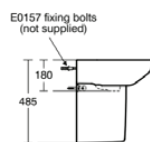

I.LIFE A

E245901

I.LIFE A | Basin 500x440x180 mm in white glossy finish, 1 tap hole, with overflow | Space saving basin

Image & drawing

General information

Product type:	Washbasins
Sub product type:	Basin
Brand:	Ideal Standard
Suite name:	I.LIFE A
Designer:	Palomba Serafini Associati
Colour:	01 - White Glossy
Surface finish effect:	glossy
Height (mm):	180
Width (mm):	500
Length / Projection (mm):	440
Net weight (kg):	14.70
EAN code:	5017830554301

Washbasin wall mounted using E0157 wall fixing set with full pedestal mounted using 2 screws through the back of the basin (not supplied). Retail SKU-T470701

Features

Space saving basin

Product standard & certifications

Additional standards:	EN 14688
DoP classification:	CL25

Product specifications

Colour code:	01
Colour description:	white glossy
Corner model:	No
Grinded bottom side:	No
Disabled model:	No
Includes a chain eye:	No
Material:	Ceramic
Material quality:	Vitreous china
Amount of tap holes for each washbasin:	1
Amount of washbasins:	1
Overflow visible:	Yes
PVD technology:	No
Space-saving model:	No
Support plateau:	Backside
Surface finish effect:	glossy
Tap hole position:	Centre
Type of overflow:	Round
With back wall:	Yes
With drain plug:	No