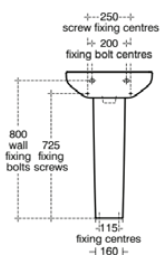

I.LIFE A

E245901

I.LIFE A | Basin 500x440x180 mm in white glossy finish, 1 tap hole, with overflow | Space saving basin

Image & drawing

General information

Product type:	Washbasins
Sub product type:	Basin
Brand:	Ideal Standard
Suite name:	I.LIFE A
Designer:	Palomba Serafini Associati
Colour:	01 - White Glossy
Surface finish effect:	glossy
Height (mm):	180
Width (mm):	500
Length / Projection (mm):	440
Net weight (kg):	14.70
EAN code:	5017830554301

Additional standards:	EN 14688
DoP classification:	CL25

Product specifications

Colour code:	01
Colour description:	white glossy
Corner model:	No
Grinded bottom side:	No
Disabled model:	No
Includes a chain eye:	No
Material:	Ceramic
Material quality:	Vitreous china
Amount of tap holes for each washbasin:	1
Amount of washbasins:	1
Overflow visible:	Yes
PVD technology:	No
Space-saving model:	No
Support plateau:	Backside
Surface finish effect:	glossy
Tap hole position:	Centre
Type of overflow:	Round
With back wall:	Yes
With drain plug:	No