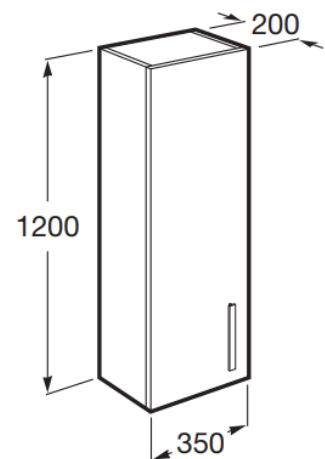

TECHNICAL DATA SHEET

Product Code:

736364

Description:

Prisma Reversible Column Unit

Specification:

Size: L 350mm, W 200mm, H 1200mm

Material: MDF / Particle Board / Melamine

Finish: Lacquered Gloss White

Installation Type/Structure: Wall-hung

Clean furniture with a soft, clean and damp cloth, warm water and a mild household cleaner (such as diluted washing up liquid).

Any stainless steel parts should be cleaned with a soft lint-free cloth and non-abrasive stainless steel cleaner. Spray directly onto the cloth and wipe clean.

Ensure the bathroom is well ventilated to ensure the quality and appearance of the furniture is maintained.

Do not use abrasive cleaners or sharp objects when cleaning.

Do not leave chemicals such as hair dye, nail varnish remover or perfume on the surfaces.

Do not overload drawer units as this can damage the drawer runners.

Do not leave water on the surface of the furniture, always wipe dry.

Product Image:

“Textured Ash” colour shown in image. Anthracite Grey and Gloss White also available.

Technical Drawing:

806 Gloss White

‘The information contained within this specification sheet is believed to be correct and complete at the time of creation. All photographs / drawings are as a guide only and do not necessarily represent the products available. Travis Perkins PLC reserves the right to change product details and price without prior notice. E&OE.’