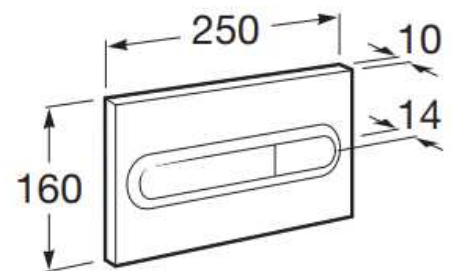

Technical Drawing:

'The information contained within this specification sheet is believed to be correct and complete at the time of creation. All photographs / drawings are as a guide only and do not necessarily represent the products available. Travis Perkins PLC reserves the right to change product details and price without prior notice. E&OE.'