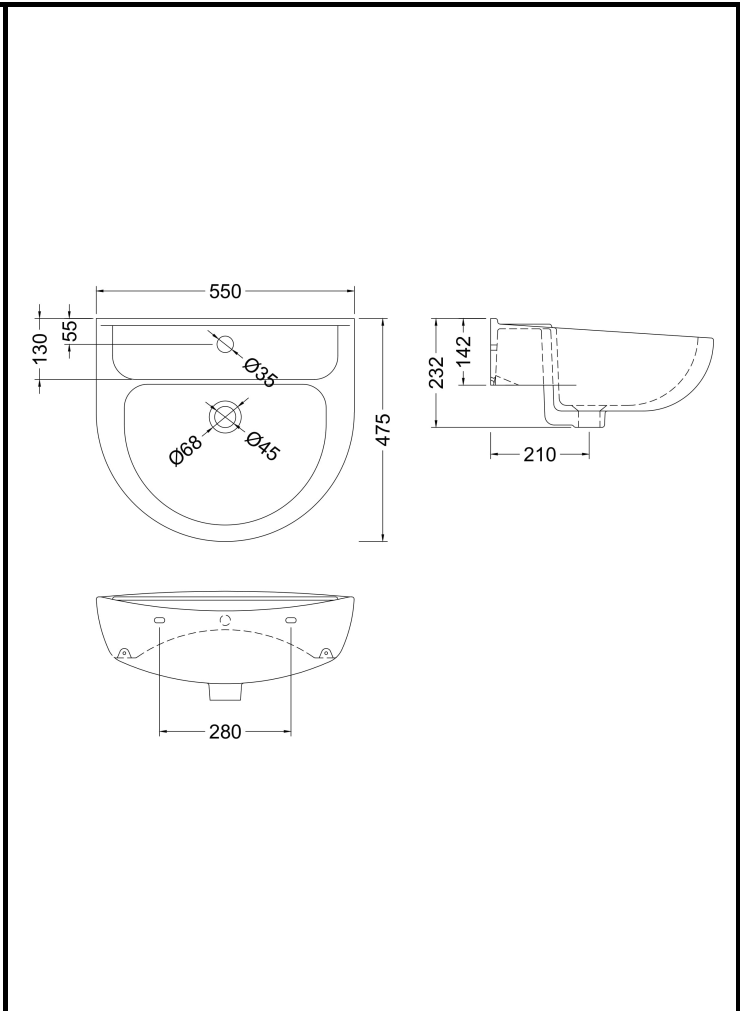

CUSTOMER DATA SHEET - CERAMICS

SALES CODE: 112180	DESCRIPTION: Vitellio Ashdon 550(W) X 460(D)MM BASIN 1TH
---------------------------	---

PRODUCT DIMENSIONS			
Height (mm)	Width (mm)	Depth (mm)	Nett Wgt Kg
232	550	475	12.5

PACKAGING DIMENSIONS			
Height (mm)	Width (mm)	Depth (mm)	Gross Wgt Kg
245	570	485	12.7

PACKAGING DATA			
Box Colour	Brown Cardboard Box - Printed		
Box Qty	1	Label Colour	White Label
Label Size	100 x 50	Label Qty	2

OUTER BOX DIMENSIONS (If Applicable)			
Height (mm)	Width (mm)	Depth (mm)	Gross Wgt Kg
Barcode	5059491000483		

PRODUCT DETAILS	
Country of Origin	China
Fitting Instruction	

Certification	CE & UKCA	No	WRAS	N/A	WRAS Number	N/A
Product Material	Vitreous China					

BASINS			
Tap Hole	One Taphole	Chain Stay Hole	No
Template	Not Required	Waste Type Req'd	Slotted
Overflow Incl.	Yes	Overflow Cover	No
Inner Bowl Depth	170mm		

GENERAL	
Fixing Supplied	No