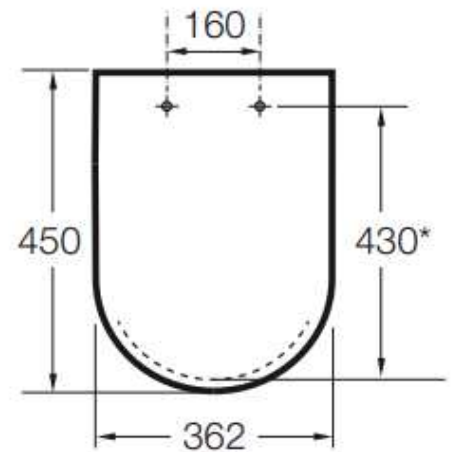

Technical Drawing:

'The information contained within this specification sheet is believed to be correct and complete at the time of creation. All photographs / drawings are as a guide only and do not necessarily represent the products available. Travis Perkins PLC reserves the right to change product details and price without prior notice. E&OE.'