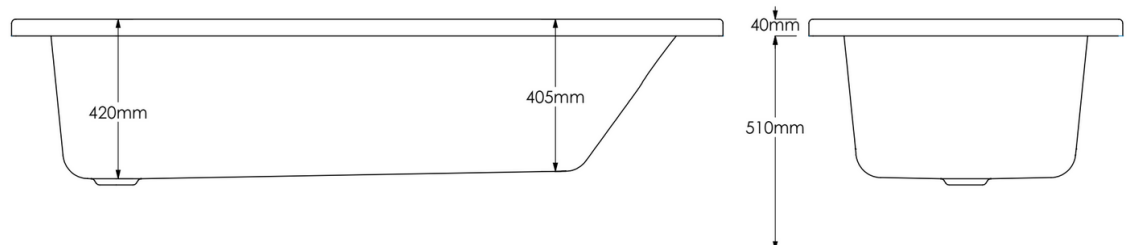

Additional Information

Always remove film and inspect before installation

Do not clean with abrasive cleaning products

Capacity 220 L

Made from 5mm acrylic with
timber rim reinforcement

Fully encapsulated baseboard
for additional rigidity

Standard or reinforced bath
panels available separately

BS EN 14516 – Baths for
domestic purposes