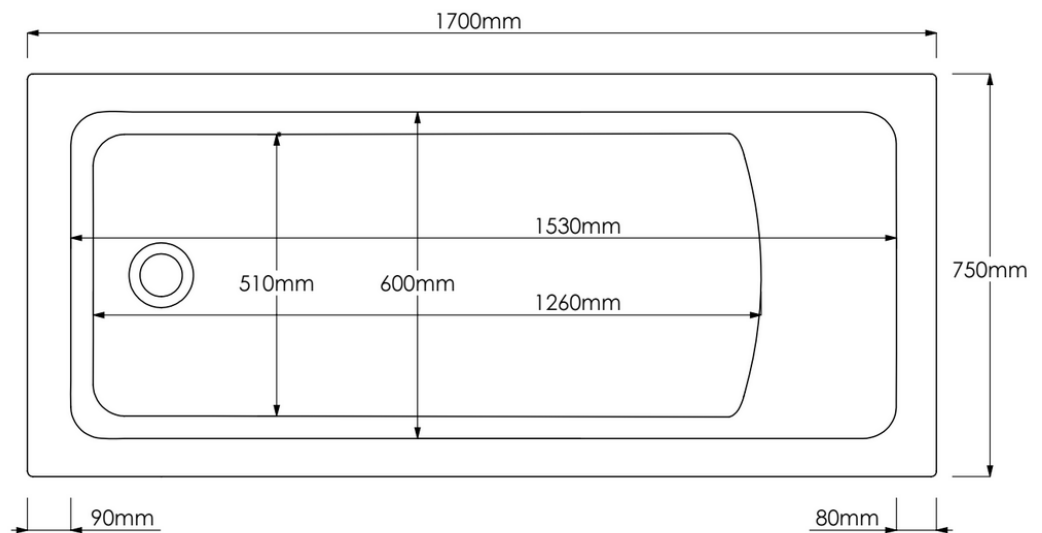

Additional Information

Always remove film and inspect before installation

Do not clean with abrasive cleaning products

Capacity 220 L

Made from 5mm acrylic with
timber rim reinforcement

Fully encapsulated baseboard
for additional rigidity

Standard or reinforced bath
panels available separately

BS EN 14516 – Baths for
domestic purposes