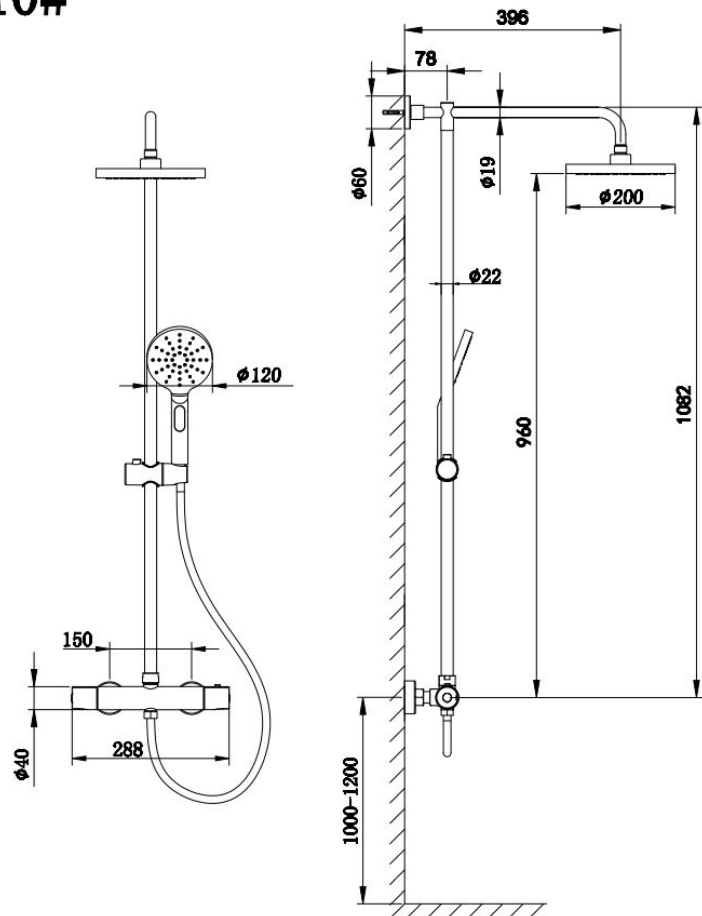

TECHNICAL DATA SHEET

Product Code: 327477

Product Description: iflo Ledbury Thermostatic Shower Valve

Product Specification

Material:
High grade chrome plated brass

Fittings:
150mm pipe centres
3/4" BSP inlet connections
1/2" BSP outlet connections

Integrated diverter three mode showerhead with easy click button technology to change spray pattern (**Full spray, Massage spray and full & massage spray**)

Fully adjustable riser rail hand set for ease of use

WRAS approved

Recommended minimum bar pressure 0.5

LOTT

| | With 1/2" valves but without flow straightener | | |
|-----|--|-------|-------|
| 0.1 | 0.77 | 0.77 | 0.9 |
| 0.2 | 2.47 | 2.47 | 2.9 |
| 0.3 | 4.00 | 4.00 | 4.70 |
| 0.4 | 4.68 | 4.68 | 5.50 |
| 0.5 | 5.10 | 5.10 | 6.00 |
| 1.0 | 7.23 | 7.23 | 8.50 |
| 1.5 | 8.67 | 8.67 | 10.20 |
| 2.0 | 11.22 | 11.22 | 13.20 |
| 3.0 | 12.16 | 12.16 | 14.30 |
| 4.0 | 14.03 | 14.03 | 16.50 |
| 5.0 | 15.73 | 15.73 | 18.50 |