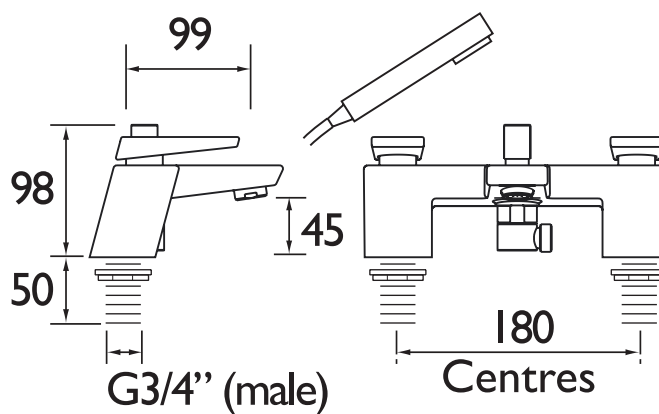

762274

BRISTAN FORTANA BATH  
SHOWER MIXER CP

## Features:

- Supplied with metal handles
- Supplied with metal back nuts
- 1.75mm hose and wall bracket
- Rub clean handset
- Chrome plated to BS EN 248

## Specification

Style:	Contemporary
Product Type:	Taps
Finish/Colour:	Chrome
Main Construction Material:	Brass
Mount Type:	Deck
Handle Type:	Lever
Connection Inlet:	3/4" BSP
Connection Outlet:	1/2" BSP to Shower Hose
Number of Tap Holes:	2
Valve/Cartridge Type:	1/4 Turn 3/4" CD Valves
Plumbing System Requirements:	Suitable for all plumbing systems
Working Pressure Range:	Min. 0.2 bar, Max. 5.0 bar
Maximum Hot Water Temperature: °C	65
Maximum Dynamic Pressure: (bar)	5
Maximum Static Pressure: (bar)	10
Flow Type:	Single
Flow Rate: (l/min @ 3 bar)	29.3
Isolation Included:	No

## Dimensions (measurements in mm)

1750mm HOSE, RUB CLEAN  
HANDSET & WALL BRACKET