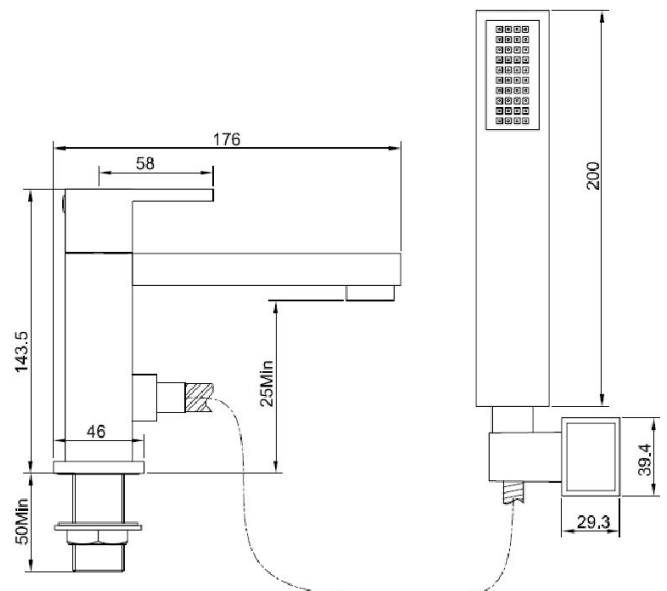

TECHNICAL DATA SHEET

Product Code: 120768

Product Description: iflo Astria Bath Shower Mixer

Product Specification

Material:

Solid brass with a duraglam chrome finish

Fittings:

Brass back nuts

Always inspect before installation

Lever style handle for ease of use

WRAS approved on - 1501709

Coordinating showers available iflo Architect + 683003, alternatively iflo Penzance 682997.

'The information contained within this specification sheet is believed to be correct and complete at the time of creation. All photographs / drawings are as a guide only and do not necessarily represent the products available. Travis Perkins PLC reserves the right to change product details and price without prior notice. E&OE.' [04/2013]