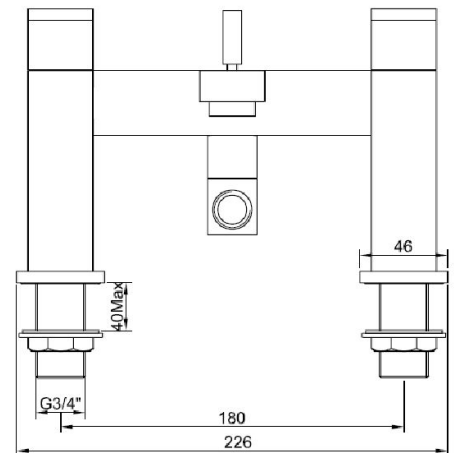

TECHNICAL DATA SHEET

Product Code: 120768

Product Description: iflo Astria Bath Shower Mixer

Product Specification

Material:

Solid brass with a duraglam chrome finish

Fittings:

Brass back nuts

Always inspect before installation

Lever style handle for ease of use

WRAS approved on - 1501709

Coordinating showers available iflo Architect + 683003, alternatively iflo Penzance 682997.

'The information contained within this specification sheet is believed to be correct and complete at the time of creation. All photographs / drawings are as a guide only and do not necessarily represent the products available. Travis Perkins PLC reserves the right to change product details and price without prior notice. E&OE.' [04/2013]