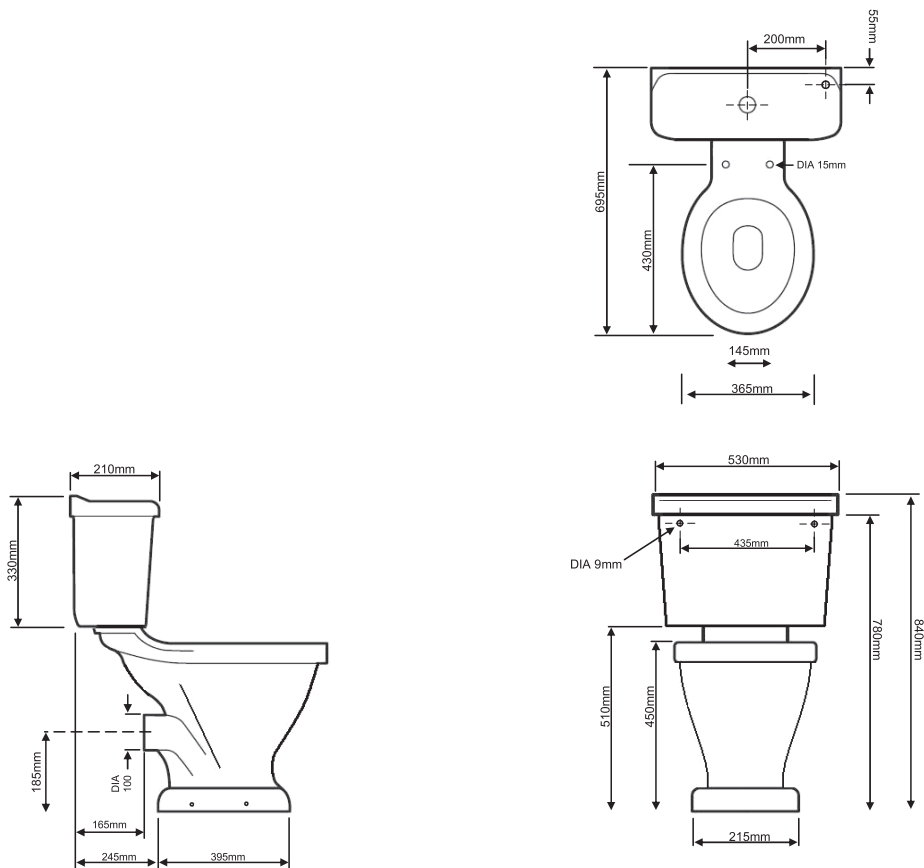

## STRATFORD CLOSE COUPLED WC PAN WHITE

### Specification

Style:	Traditional
Product Type:	WC pan
Finish/Colour:	White
Main Construction Material:	Chinaware
Mount Type:	Wall

### Dimensions (measurements in mm)

PRODUCT SUPPLIED IS PAN ONLY