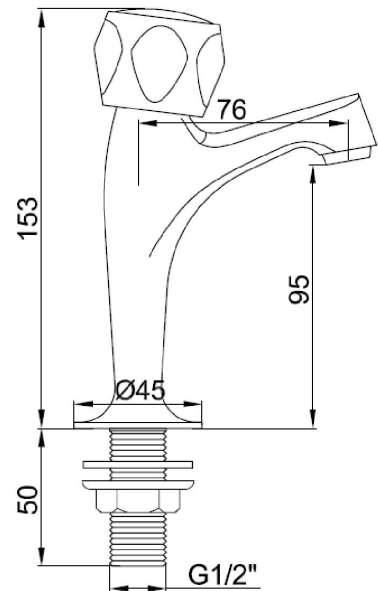

Additional Information

WRAS approved

SKU	Pressure (bar)	Flow rate (l/m)			
		Hot	Cold	Mixer	Shower Handset
604570	0.1	8.38	8.42		
	0.2	13.62	13.57		
	0.3	16.95	16.90		
	0.4	19.78	19.82		
	0.5	22.50	22.43		
	1	28.65	28.50		
	1.5	35.82	35.53		
	2	41.55	41.26		
	3	51.26	51.01		
	4	58.74	58.59		
	5	65.33	65.05		

Zoom in for clearer image