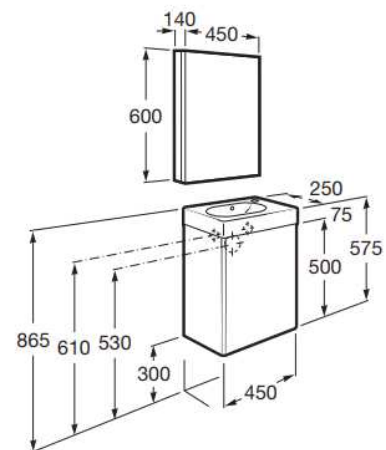

Use of bleach in the toilet bowl is acceptable.

A ceramic rubber can be used to remove metal marks or minor blemishes.

In hard water areas we strongly recommend that inhibitors or water softeners are fitted during the installation to help prevent limescale attack. Do ensure that in hard water areas periodic checks are made to the diaphragm washer, located on the bottom of the flush valve.

Do not put bleach products (such as bleach blocks or tablets) in the actual cistern as this can damage the internal fittings and will invalidate the warranty of the internal parts. Do not put strong cleaners or bleach in the products to stand overnight. Do not mix different cleaners in the WC as they can cause a chemical reaction and give off poisonous gas.

Clean furniture with a soft, clean and damp cloth, warm water and a mild household cleaner (such as washing up liquid) Any stainless steel parts should be cleaned with a soft, lint-free cloth and non-abrasive stainless steel cleaners. Ensure the bathroom is well ventilated to ensure the quality and appearance of the furniture is maintained.

Do not use abrasive cleaners or sharp objects when cleaning. Do not leave chemicals such as hair dye, nail polish remover or perfume on surfaces, similarly to not leave water to stand of the furniture surface, wipe clean.

Do not overload the drawer units as this can damage the drawer runners.

Product Image:

Technical Drawing:

'The information contained within this specification sheet is believed to be correct and complete at the time of creation. All photographs / drawings are as a guide only and do not necessarily represent the products available. Travis Perkins PLC reserves the right to change product details and price without prior notice. E&OE.'