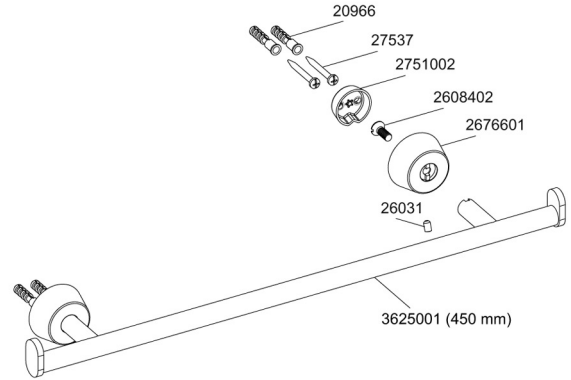

**Description :** Towel Holder (450 mm)

**Code No :** 44578 **Chrome**

**Description :** Towel Holder (Swivel)

**Code No :** 44579 **Chrome**

**Description :** Toilet Roll Holder

**Code No :** 44580 **Chrome**

Part No	Part Name
20966	Dowel / 8x25
26031	Screw / M5x8 DIN 916
26245	Screw / M5x12 DIN 912
26790	Bush
27537	Screw / St 4.2x38 DIN ISO 7049
2608402	Screw / M6x16 DIN 7991
2676601	Body
2676701	Hook-Roll Holder
2676801	Roll Holder Cover
2677801	Hook Rod

Part No	Part Name
2677901	Hook Pipe
2678801	Hook Rod
2678901	Interval Part
2751002	Wall Connection Part
3625001	Combined Towel Hook (450 mm)

Part No	Part Name