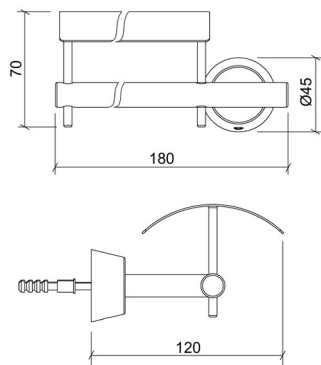

**Description :** Towel Holder (450 mm)

**Code No :** 44578 **Chrome**

**Description :** Towel Holder (Swivel)

**Code No :** 44579 **Chrome**

**Description :** Toilet Roll Holder

**Code No :** 44580 **Chrome**

Part No	Part Name
20966	Dowel / 8x25
26031	Screw / M5x8 DIN 916
26245	Screw / M5x12 DIN 912
26790	Bush
27537	Screw / St 4.2x38 DIN ISO 7049
2608402	Screw / M6x16 DIN 7991
2676601	Body
2676701	Hook-Roll Holder
2676801	Roll Holder Cover
2677801	Hook Rod

Part No	Part Name
2677901	Hook Pipe
2678801	Hook Rod
2678901	Interval Part
2751002	Wall Connection Part
3625001	Combined Towel Hook (450 mm)

Part No	Part Name