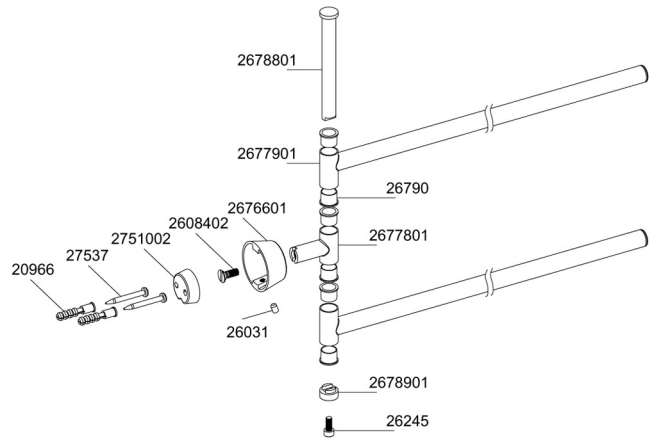

**Description :** Towel Holder (450 mm)

**Code No :** 44578 **Chrome**

**Description :** Towel Holder (Swivel)

**Code No :** 44579 **Chrome**

**Description :** Toilet Roll Holder

**Code No :** 44580 **Chrome**

Part No	Part Name
20966	Dowel / 8x25
26031	Screw / M5x8 DIN 916
26245	Screw / M5x12 DIN 912
26790	Bush
27537	Screw / St 4.2x38 DIN ISO 7049
2608402	Screw / M6x16 DIN 7991
2676601	Body
2676701	Hook-Roll Holder
2676801	Roll Holder Cover
2677801	Hook Rod

Part No	Part Name
2677901	Hook Pipe
2678801	Hook Rod
2678901	Interval Part
2751002	Wall Connection Part
3625001	Combined Towel Hook (450 mm)

Part No	Part Name