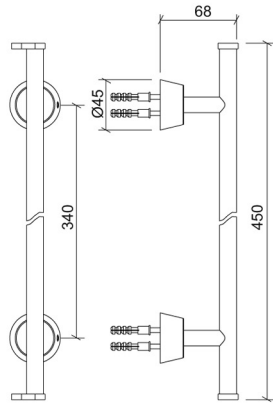

**Description :** Towel Holder (450 mm)

**Code No :** 44578 **Chrome**

**Description :** Towel Holder (Swivel)

**Code No :** 44579 **Chrome**

**Description :** Toilet Roll Holder

**Code No :** 44580 **Chrome**

Part No	Part Name
20966	Dowel / 8x25
26031	Screw / M5x8 DIN 916
26245	Screw / M5x12 DIN 912
26790	Bush
27537	Screw / St 4.2x38 DIN ISO 7049
2608402	Screw / M6x16 DIN 7991
2676601	Body
2676701	Hook-Roll Holder
2676801	Roll Holder Cover
2677801	Hook Rod

Part No	Part Name
2677901	Hook Pipe
2678801	Hook Rod
2678901	Interval Part
2751002	Wall Connection Part
3625001	Combined Towel Hook (450 mm)

Part No	Part Name