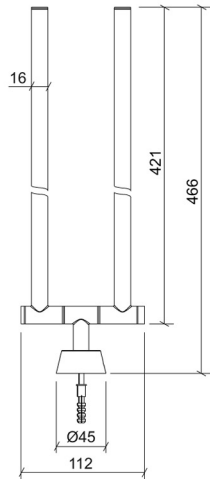

**Description :** Towel Holder (450 mm)

**Code No :** 44578 **Chrome**

**Description :** Towel Holder (Swivel)

**Code No :** 44579 **Chrome**

**Description :** Toilet Roll Holder

**Code No :** 44580 **Chrome**

Part No	Part Name
20966	Dowel / 8x25
26031	Screw / M5x8 DIN 916
26245	Screw / M5x12 DIN 912
26790	Bush
27537	Screw / St 4.2x38 DIN ISO 7049
2608402	Screw / M6x16 DIN 7991
2676601	Body
2676701	Hook-Roll Holder
2676801	Roll Holder Cover
2677801	Hook Rod

Part No	Part Name
2677901	Hook Pipe
2678801	Hook Rod
2678901	Interval Part
2751002	Wall Connection Part
3625001	Combined Towel Hook (450 mm)

Part No	Part Name