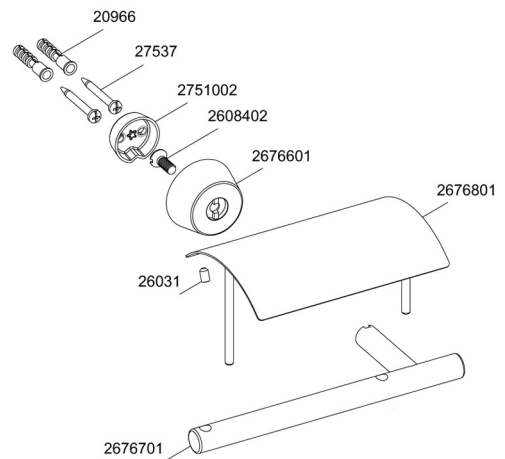

**Description :** Towel Holder (450 mm)

**Code No :** 44578 **Chrome**

**Description :** Towel Holder (Swivel)

**Code No :** 44579 **Chrome**

**Description :** Toilet Roll Holder

**Code No :** 44580 **Chrome**

Part No	Part Name
20966	Dowel / 8x25
26031	Screw / M5x8 DIN 916
26245	Screw / M5x12 DIN 912
26790	Bush
27537	Screw / St 4.2x38 DIN ISO 7049
2608402	Screw / M6x16 DIN 7991
2676601	Body
2676701	Hook-Roll Holder
2676801	Roll Holder Cover
2677801	Hook Rod

Part No	Part Name
2677901	Hook Pipe
2678801	Hook Rod
2678901	Interval Part
2751002	Wall Connection Part
3625001	Combined Towel Hook (450 mm)

Part No	Part Name