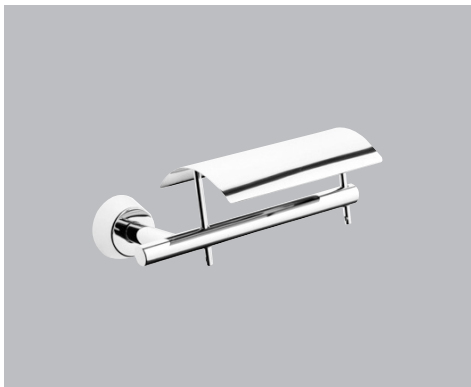

**Description :** Towel Holder (450 mm)

**Code No :** 44578 **Chrome**

**Description :** Towel Holder (Swivel)

**Code No :** 44579 **Chrome**

**Description :** Toilet Roll Holder

**Code No :** 44580 **Chrome**

Part No	Part Name
20966	Dowel / 8x25
26031	Screw / M5x8 DIN 916
26245	Screw / M5x12 DIN 912
26790	Bush
27537	Screw / St 4.2x38 DIN ISO 7049
2608402	Screw / M6x16 DIN 7991
2676601	Body
2676701	Hook-Roll Holder
2676801	Roll Holder Cover
2677801	Hook Rod

Part No	Part Name
2677901	Hook Pipe
2678801	Hook Rod
2678901	Interval Part
2751002	Wall Connection Part
3625001	Combined Towel Hook (450 mm)

Part No	Part Name