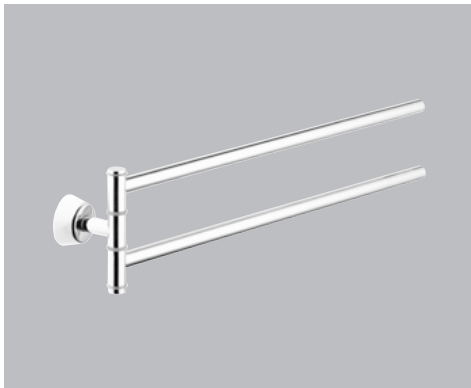

**Description :** Towel Holder (450 mm)

**Code No :** 44578 **Chrome**

**Description :** Towel Holder (Swivel)

**Code No :** 44579 **Chrome**

**Description :** Toilet Roll Holder

**Code No :** 44580 **Chrome**

Part No	Part Name
20966	Dowel / 8x25
26031	Screw / M5x8 DIN 916
26245	Screw / M5x12 DIN 912
26790	Bush
27537	Screw / St 4.2x38 DIN ISO 7049
2608402	Screw / M6x16 DIN 7991
2676601	Body
2676701	Hook-Roll Holder
2676801	Roll Holder Cover
2677801	Hook Rod

Part No	Part Name
2677901	Hook Pipe
2678801	Hook Rod
2678901	Interval Part
2751002	Wall Connection Part
3625001	Combined Towel Hook (450 mm)

Part No	Part Name