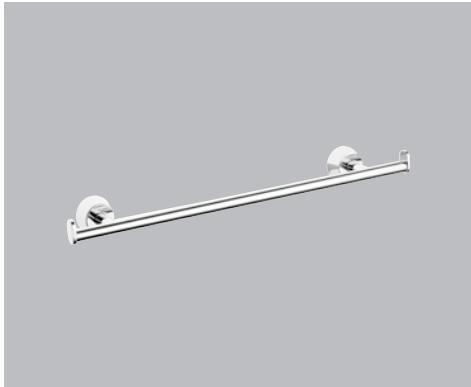

**Description :** Towel Holder (450 mm)

**Code No :** 44578 **Chrome**

**Description :** Towel Holder (Swivel)

**Code No :** 44579 **Chrome**

**Description :** Toilet Roll Holder

**Code No :** 44580 **Chrome**

Part No	Part Name
20966	Dowel / 8x25
26031	Screw / M5x8 DIN 916
26245	Screw / M5x12 DIN 912
26790	Bush
27537	Screw / St 4.2x38 DIN ISO 7049
2608402	Screw / M6x16 DIN 7991
2676601	Body
2676701	Hook-Roll Holder
2676801	Roll Holder Cover
2677801	Hook Rod

Part No	Part Name
2677901	Hook Pipe
2678801	Hook Rod
2678901	Interval Part
2751002	Wall Connection Part
3625001	Combined Towel Hook (450 mm)

Part No	Part Name