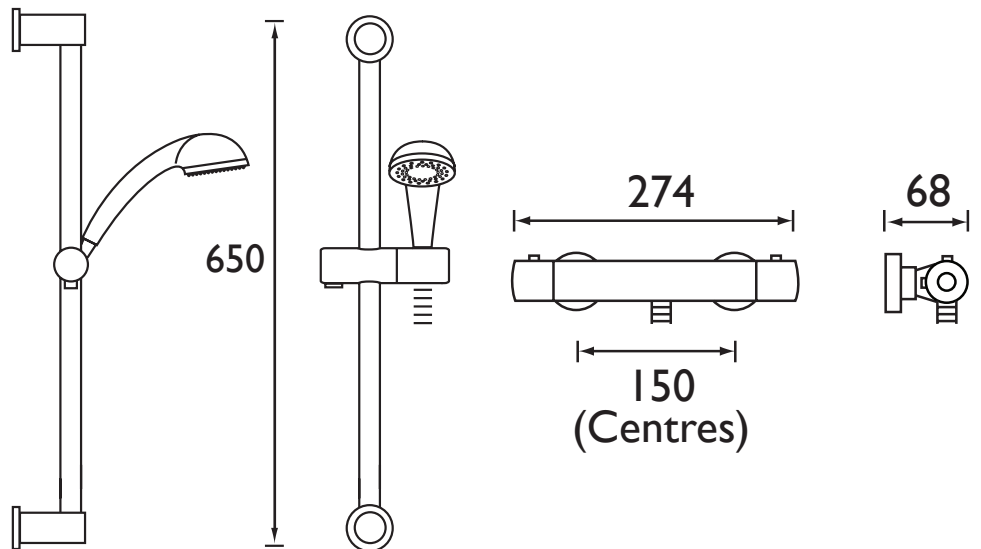

FZ SHXMMCTFF C

COOLTOUCH Shower Range FRENZY Cool Touch Bar Mixer with Fast Fit Connections and Multi Mode Kit

Features:

- 15mm inlet connections
- Thermostatic cartridge with preset temperature stop at 38°C, can be over-riden to a maximum of 46°C
- Unique Safe Touch technology ensures the valves stays cool to the touch while in use
- Dual control - flow and temperature are controlled separately
- Supplied with a wall mount 10 fixing kit for easier retro installation

Product Certifications:

For more products, visit our website:
[Adjustable](#)

Specification

Main Construction Material:	Brass
No of Controls:	2
Shower Type:	Bar
Shower Head Type:	Adjustable
Valve/Cartridge Type:	Exposed
Maximum Hot Water Supply Temperature	60
Maximum Static Pressure: (bar)	10
Plumbing System Suitability:	All - Ideally balanced
Working Pressure Range:	0.2-5 Bar
Connection Inlet:	15mm Compression
Connection Outlet:	G 1/2"
Isolation Valve Included:	No
Check Valve Included:	No

Dimensions (measurements in mm)

Flow Rates (l/min)

System Pressure (bar)	0.2	0.5	1	2	3	5
Open Outlet	4.2	7.5	11.2	15.8	19.4	25

TECHNICAL DATA SHEET

BRISTAN

TAPS & SHOWERS

D3