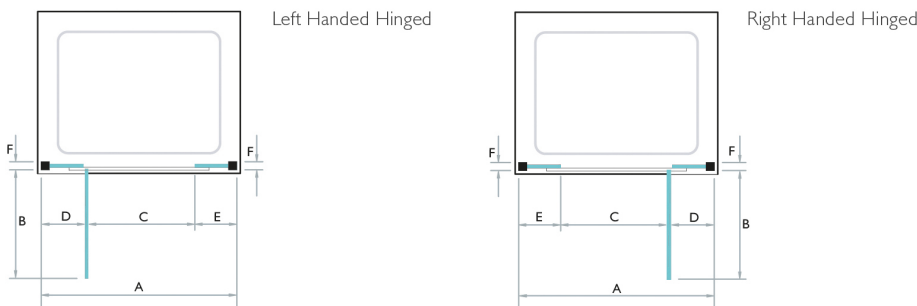

PRODUCT TYPE:
Straight Hinged Doors

FEATURES:

- All Kudos Sliding doors feature stainless steel hinge pins
- British Made & Guaranteed for Life against material or manufacturing defects
- Highly polished roll formed wall profile covers.
- Crystal Clear seals and glass to glass joints
- suitable for Recess, Corner or use two side panels to create a stunning three sided enclosure.
- Cast Chromed Metal Hinges
- 8mm Toughened safety glass with Life-shield protection
- Concealed wall fixings
- 1950mm High
- 20mm adjustment for out of true walls

Product Code	Type and Size
737698	KUDOS INFINITE HINGED DOOR 800mm Left Hand 4HD80LHS
737703	KUDOS INFINITE HINGED DOOR 800mm Right Hand 4HD80RHS
737699	KUDOS INFINITE HINGED DOOR 900mm Left Hand 4HD90LHS
737704	KUDOS INFINITE HINGED DOOR 900mm Right Hand 4HD90RHS
737700	KUDOS INFINITE HINGED DOOR 1000mm Left Hand 4HD100LHS
737705	KUDOS INFINITE HINGED DOOR 1000mm Right Hand 4HD100RHS
737701	KUDOS INFINITE HINGED DOOR 1200mm Left Hand 4HD120LHS
737707	KUDOS INFINITE HINGED DOOR 1200mm Right Hand 4HD120RHS
737702	KUDOS INFINITE HINGED DOOR 1500mm Left Hand 4HD150LHS
737708	KUDOS INFINITE HINGED DOOR 1500mm Right Hand 4HD150RHS
71042	KUDOS INFINITE WALL POST EXTENSION PROFILES 4SSOS

infinite Straight Hinged Doors and Enclosures

Size Options	Adjustment mm			Dimension mm				
	Recess Door Only	Corner Door + 1 side	Peninsula	B	C	D	E	F
	A	A	A					
800	765-805	771-791	777	437	425	170-190	157-177	42
900	865-905	871-891	877	537	525	170-190	157-177	42
1000	965-1005	971-991	977	537	525	220-240	207-227	42
1200	1165-1205	1171-1191	1177	667	655	255-275	242-262	42
1500	1465-1505	1471-1491	1477	667	655	405-425	392-412	42

Door Height - 1900mm – excluding tray

ALL HINGED DOORS ARE HANDED - PLEASE SPECIFY LEFT OR RIGHT HAND HINGED (See Illustrations)