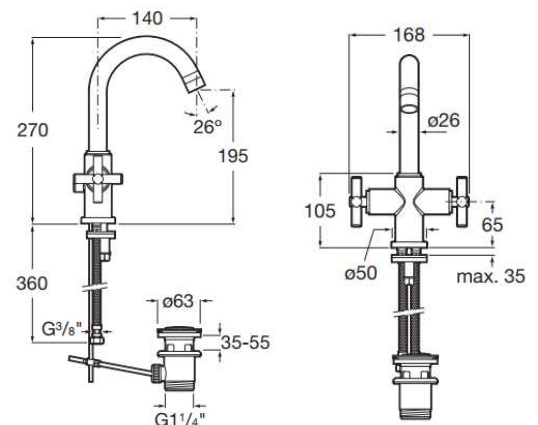

'The information contained within this specification sheet is believed to be correct and complete at the time of creation. All photographs / drawings are as a guide only and do not necessarily represent the products available. Travis Perkins PLC reserves the right to change product details and price without prior notice. E&OE.'