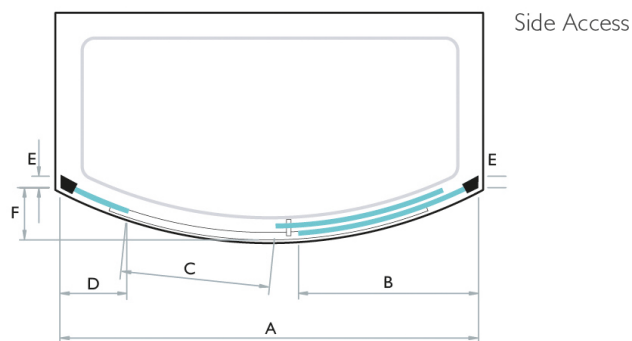

infinite Bowed Sliding Doors and Enclosures

Product Code	Type and Size
188623	KUDOS INFINITE BOWED SLIDING DOOR 1200mm 4BOWS120S
737722	KUDOS INFINITE BOWED SLIDING DOOR 1500mm 4BOWS150S
737725	KUDOS INFINITE BOWED SLIDING DOOR 1700mm 4BOWS170S
710424	KUDOS INFINITE WALL POST EXTENSION PROFILES 4SOSS

Size Options	Adjustment mm			Dimension mm				
	Recess Door Only	Corner Door + 1 side	Peninsula	B	C	D	E	F
	A	A	A					
1200 Side Access	1170-1205	1172-1189	1174	452-469	365	248-265	49	145
1500 Side Access	1470-1505	1472-1489	1474	595-612	512	254-271	49	183
1700 Side Access	1655-1690	1657-1674	1659	693-710	608	253-270	49	205

Door Height - 1900mm – excluding tray

DOORS CAN BE FITTED TO OPEN EITHER LEFT HAND OR RIGHT HAND