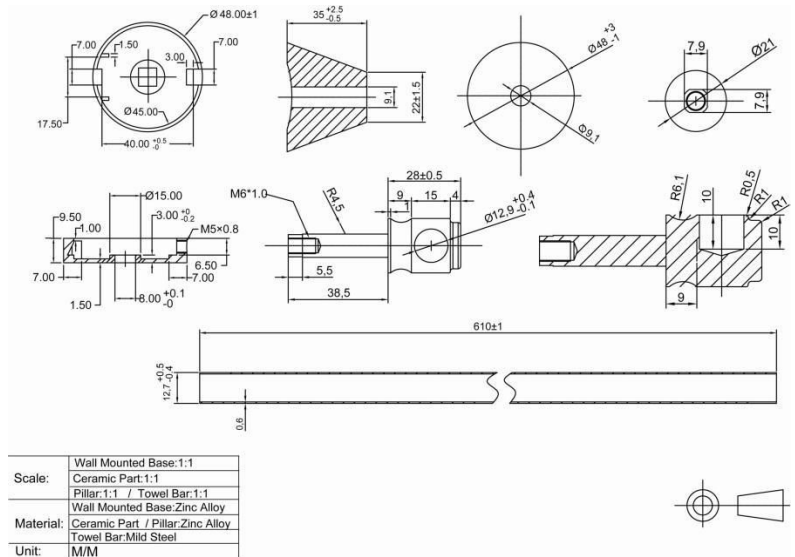

TECHNICAL DATA SHEET

Product Code: 653018

Product Description: iflo Windsor Single Towel Rail

Product Specification

Material:
Zinc Alloy
Ceramic

Fittings:
Concealed wall fixings

Systems:

N/A

Additional Information

Traditional styling

Complete with concealed wall fixings

Information contained within this specification sheet is believed to be correct and complete at the time of creation. All photographs / drawings are as a guide only and do not necessarily represent the products available. Travis Perkins PLC reserves the right to change product details and price without prior notice. E&OE. [04/2013]