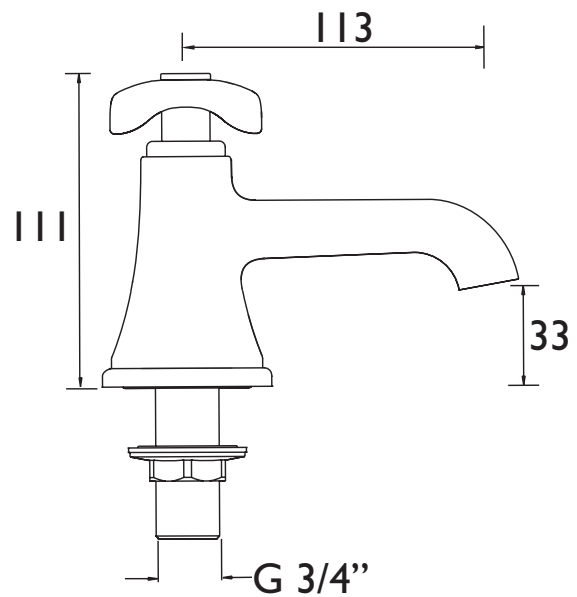

367717

GARRIDO BATH TAPS CHROME

Specification	
Style:	Contemporary
Product Type:	Bathroom Taps
Finish/Colour:	Chrome
Main Construction Material:	Brass
Mount Type:	Deck Mounted
Handle Type:	Crosshead
Connection Inlet:	3/4" BSP
Number of Tap Holes:	2
Valve/Cartridge Type:	3/4" Ceramic Disc Valves
Plumbing System Requirements:	All
Working Pressure Range:	Min. 0.2 bar, Max. 5.0 bar
Maximum Hot Water Temperature: °C	60
Maximum Dynamic Pressure: (bar)	5
Maximum Static Pressure: (bar)	10
Flow Type:	Single
Flow Rate: (l/min @ 3 bar)	72
Isolation Included:	No

Features:

- Brass construction
- 2 tapholes
- 3/4" valve

Dimensions (measurements in mm)

Flow Rates (l/min)

System Pressure (bar)	0.2	0.5	1	2	3	5
367717	13.8	34.4	44.3	58.8	72	93

THE
BATHROOM
SHOWROOM