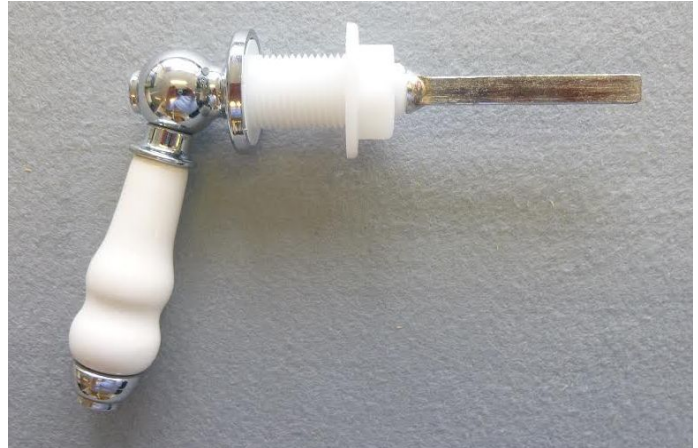

TECHNICAL DATA SHEET

Product Code: 761785

Product Description: iflo Herita Lever

Product Specification

Material:
Porcelain

Fittings:
N/A

Systems:
N/A

Additional Information