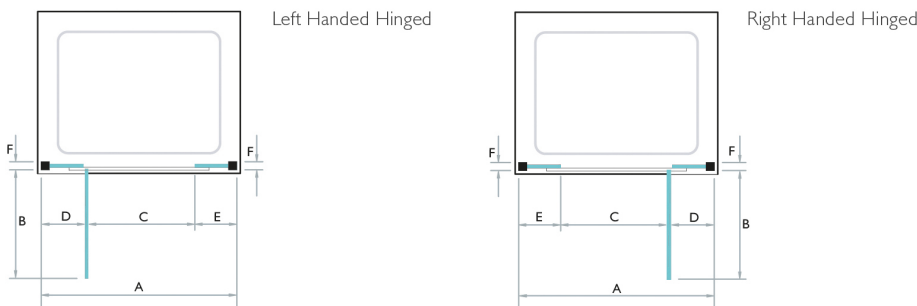

PRODUCT TYPE:
Straight Hinged Doors

FEATURES:

- All Kudos Sliding doors feature stainless steel hinge pins
- British Made & Guaranteed for Life against material or manufacturing defects
- Highly polished roll formed wall profile covers.
- Crystal Clear seals and glass to glass joints
- suitable for Recess, Corner or use two side panels to create a stunning three sided enclosure.
- Cast Chromed Metal Hinges
- 8mm Toughened safety glass with Life-shield protection
- Concealed wall fixings
- 1950mm High
- 20mm adjustment for out of true walls

Product Code	Type and Size
737698	KUDOS INFINITE HINGED DOOR 800mm Left Hand 4HD80LHS
737703	KUDOS INFINITE HINGED DOOR 800mm Right Hand 4HD80RHS
737699	KUDOS INFINITE HINGED DOOR 900mm Left Hand 4HD90LHS
737704	KUDOS INFINITE HINGED DOOR 900mm Right Hand 4HD90RHS
737700	KUDOS INFINITE HINGED DOOR 1000mm Left Hand 4HD100LHS
737705	KUDOS INFINITE HINGED DOOR 1000mm Right Hand 4HD100RHS
737701	KUDOS INFINITE HINGED DOOR 1200mm Left Hand 4HD120LHS
737707	KUDOS INFINITE HINGED DOOR 1200mm Right Hand 4HD120RHS
737702	KUDOS INFINITE HINGED DOOR 1500mm Left Hand 4HD150LHS
737708	KUDOS INFINITE HINGED DOOR 1500mm Right Hand 4HD150RHS
71042	KUDOS INFINITE WALL POST EXTENSION PROFILES 4SOSS

infinite Straight Hinged Doors and Enclosures

Size Options	Adjustment mm			Dimension mm				
	Recess Door Only	Corner Door + 1 side	Peninsula	B	C	D	E	F
	A	A	A					
800	765-805	771-791	777	437	425	170-190	157-177	42
900	865-905	871-891	877	537	525	170-190	157-177	42
1000	965-1005	971-991	977	537	525	220-240	207-227	42
1200	1165-1205	1171-1191	1177	667	655	255-275	242-262	42
1500	1465-1505	1471-1491	1477	667	655	405-425	392-412	42

Door Height - 1900mm – excluding tray

ALL HINGED DOORS ARE HANDED - PLEASE SPECIFY LEFT OR RIGHT HAND HINGED (See Illustrations)