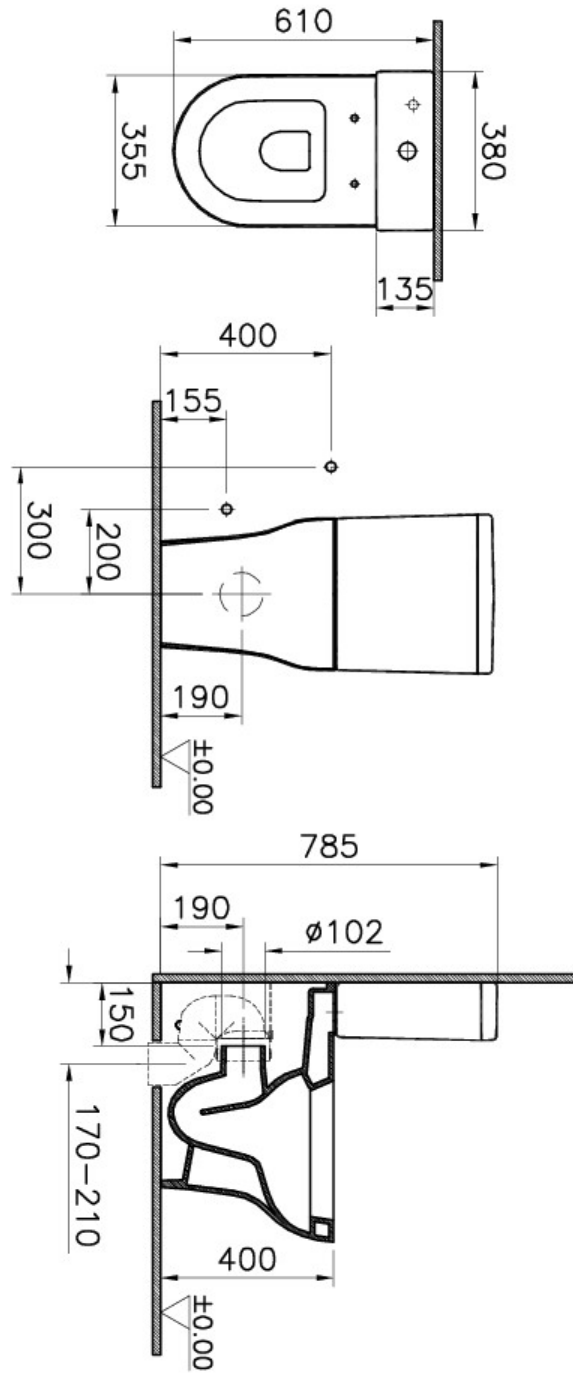

## Zentrum

---

Tanım Zentrum Close-Coupled WC Pan, Fully Back-to-Wall

---

Kod	5780L003-7200
Bidet Nozzle Inlet	Without Nozzle
CE	Yes
Material	Ceramic
Compatible Products	94-003-001
VitrAclean	No
Product Properties	Water Saving
Dimensions	60
Colour	White