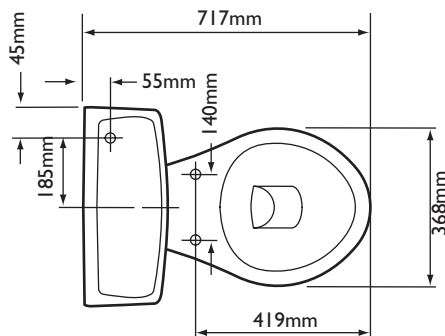

### Specification

Style:	Traditional
Product Type:	WC cistern
Finish/Colour:	White
Main Construction Material:	Chinaware
Mount Type:	Wall

### Dimensions (measurements in mm)

THE  
BATHROOM  
SHOWROOM

PRODUCT SUPPLIED IS CISTERN AND LEVER