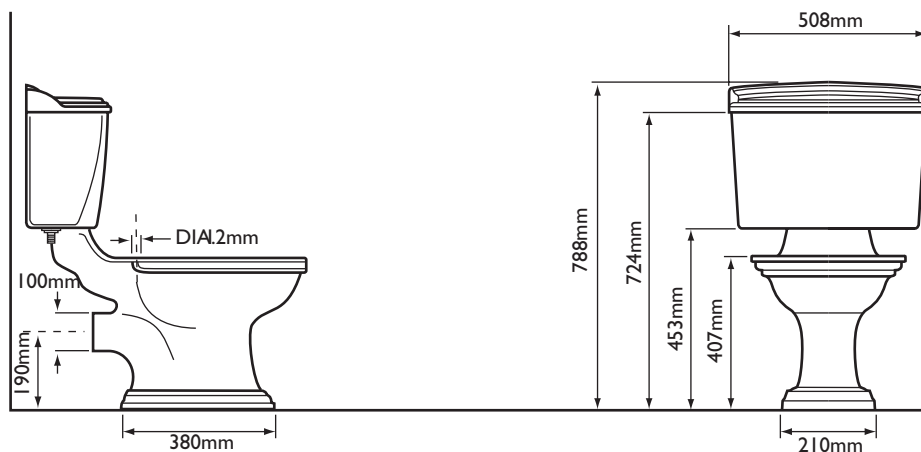

## STRATFORD CISTERN WITH LEVER WHITE

### Specification

Style:	Traditional
Product Type:	WC cistern
Finish/Colour:	White
Main Construction Material:	Chinaware
Mount Type:	Wall

### Features:

- Flush fully on 4 L of water

### Dimensions (measurements in mm)

THE  
BATHROOM  
SHOWROOM

PRODUCT SUPPLIED IS CISTERN AND LEVER