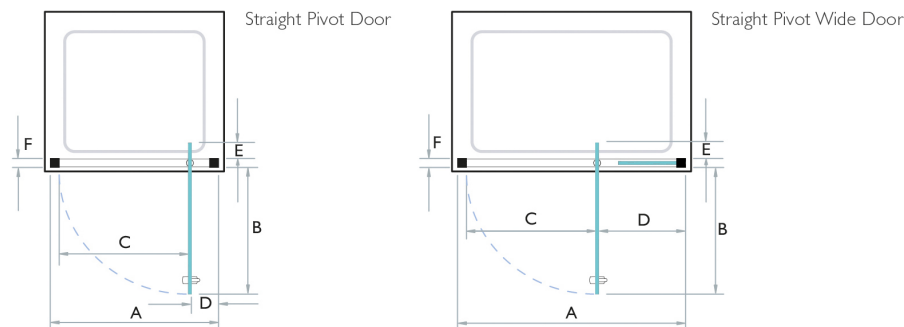

PRODUCT TYPE:
Straight Pivot Doors

FEATURES:

- KudosOriginal Pivot Doors feature a nylon & stainless steel pivot mechanism with adjustment for precise closure
- British Made & Guaranteed for Life against material or manufacturing defects
- Left or Right Hand fitting
- 6mm Toughened safety glass with Life-shield protection
- Concealed wall fixings
- 1850mm High
- 20mm adjustment for out of true walls

Product Code	Type and Size
574419	KUDOS ORIGINAL PIVOT DOOR 760mm 3PD76S
572633	KUDOS ORIGINAL PIVOT DOOR 800mm 3PD80S
572598	KUDOS ORIGINAL PIVOT DOOR 900mm 3PD90S
569250	KUDOS ORIGINAL PIVOT WIDE DOOR 1000mm 3PW100S
214758	KUDOS ORIGINAL PIVOT WIDE DOOR 1100mm 3PW110S
569190	KUDOS ORIGINAL PIVOT WIDE DOOR 1200mm 3PW120S
575229	KUDOS ORIGINAL WALL POST EXTENSION PROFILE FOR SHOWER DOOR SOSDS

original Straight Pivot Doors and Enclosures

Size Options	Adjustment mm		Dimension mm				
	Recess Door Only	Corner Door + 1 side	B	C	D	E	F
	A	A					
760 Pivot	705-745	732-752	493	506	140-160	78	45
800 Pivot	745-785	772-792	533	546	140-160	78	45
900 Pivot	845-885	872-892	633	646	140-160	78	45
1000 Pivot Wide	945-985	972-992	493	506	380-400	78	45
1100 Pivot Wide	1045-1085	1072-1092	533	546	440-460	78	45
1200 Pivot Wide	1145-1185	1172-1192	633	646	440-460	78	45

Door Height - 1850mm – excluding tray

ALL STRAIGHT PIVOTS CAN BE FITTED TO OPEN EITHER LEFT HAND OR RIGHT HAND