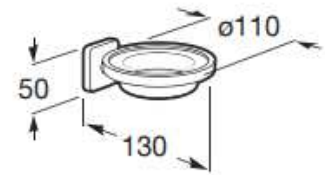

Technical Drawing:

'The information contained within this specification sheet is believed to be correct and complete at the time of creation. All photographs / drawings are as a guide only and do not necessarily represent the products available. Travis Perkins PLC reserves the right to change product details and price without prior notice. E&OE.'