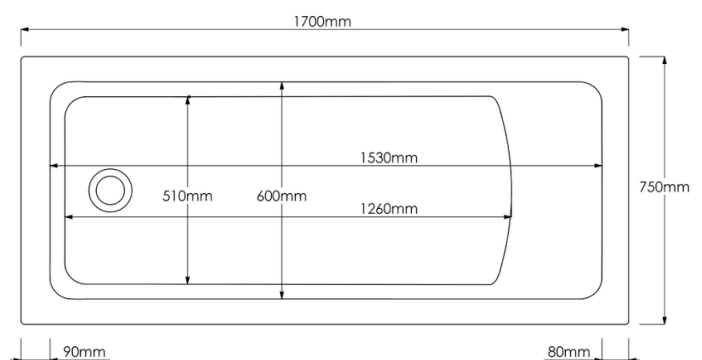

TECHNICAL DATA SHEET

Product Code: 935357

Product Description: iflo New Rodez Bath OTH
1700X750MM

Product Specification

Material:

5mm Acrylic

Wooden Supports

Metal Frame

Do not clean with abrasive cleaning products

iflo recommends for taps to be installed above the
waste / overflow

Capacity: 220L

... contained within this specification sheet is believed to be correct and complete at the time of creation. All photographs / drawings are as a guide only and do not necessarily represent the products available. Travis Perkins PLC reserves the right to change product details and price without prior notice. E&OE.' [04/2013]