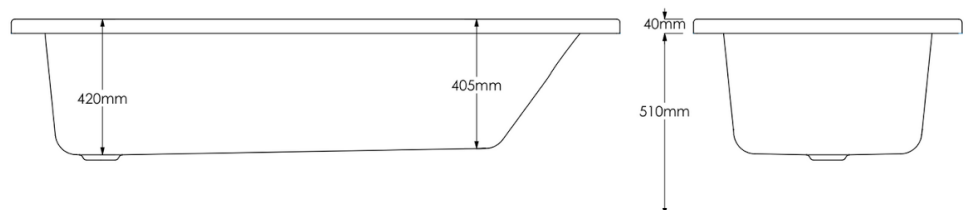

TECHNICAL DATA SHEET

Product Code: 935357

Product Description: iflo New Rodez Bath OTH
1700X750MM

Product Specification

Material:

5mm Acrylic

Wooden Supports

Metal Frame

Do not clean with abrasive cleaning products

iflo recommends for taps to be installed above the
waste / overflow

Capacity: 220L

... contained within this specification sheet is believed to be correct and complete at the time of creation. All photographs / drawings are as a guide only and do not necessarily represent the products available. Travis Perkins PLC reserves the right to change product details and price without prior notice. E&OE.' [04/2013]