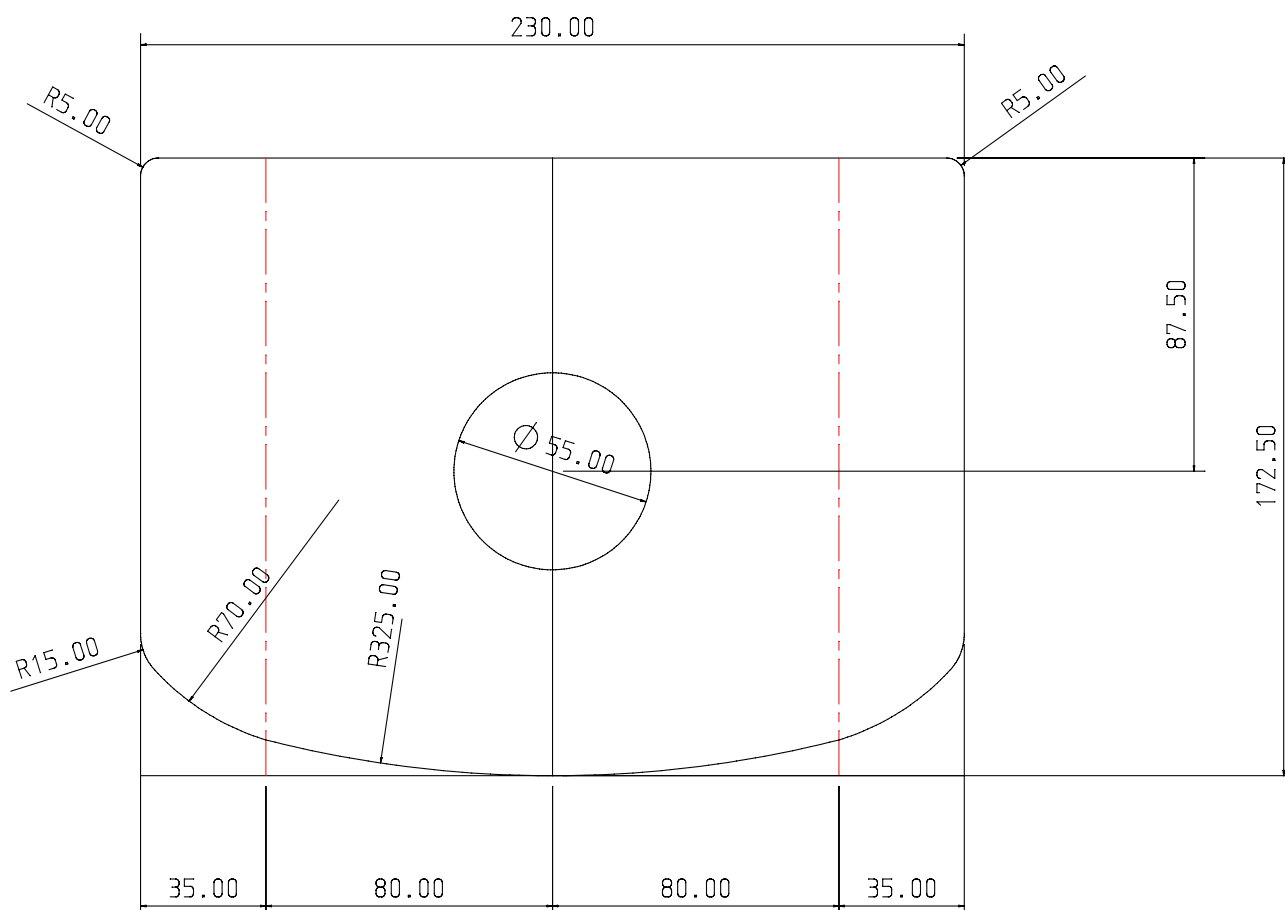

284070

STRATFORD HIGH LEVEL & LOW LEVEL CONCEALING PLATE CHROME PLATED

Specification	
Style:	N/A
Product Type:	Kit parts
Finish/Colour:	Chrome, White
Main Construction Material:	Brass

Features:

- Links Close Coupled WC to High or Low Level Pipework for Cistern

Dimensions (measurements in mm)

THE
BATHROOM
SHOWROOM