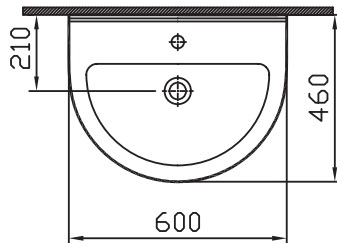

VitrA S50

Cl/SfB	(74)	
2007		

Description : S50 Washbasin 60 cm
Code-No. : 5302
Compatible items: 5316 S50 Half-pedestal
 6936 S50 Pedestal
Weight (kg) : 15.9
Fixings : Basin fixings (not supplied)
Materials : Vitreous china to BS 3402
Tap hole options : 1 tap hole only
Colours : White (003)

Description: S50 Half-pedestal
Code-No.: 5316
Weight (kg): 6.9
Fixings: Fixing pack 424097

Description: S50 Pedestal
Code-No.: 6936
Weight (kg): 11.1
Fixings: Plug&screw (not supplied)

NBS Plus

1

2

3