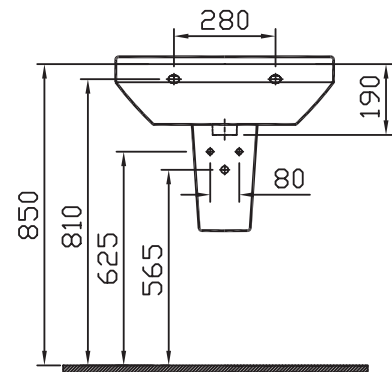

VitrA S50

Cl/SfB	(74)	
2007		

Description : S50 Washbasin 60 cm
Code-No. : 5302
Compatible items: 5316 S50 Half-pedestal
 6936 S50 Pedestal
Weight (kg) : 15.9
Fixings : Basin fixings (not supplied)
Materials : Vitreous china to BS 3402
Tap hole options : 1 tap hole only
Colours : White (003)

Description: S50 Half-pedestal
Code-No.: 5316
Weight (kg): 6.9
Fixings: Fixing pack 424097

Description: S50 Pedestal
Code-No.: 6936
Weight (kg): 11.1
Fixings: Plug&screw (not supplied)

NBS Plus

1

2

3